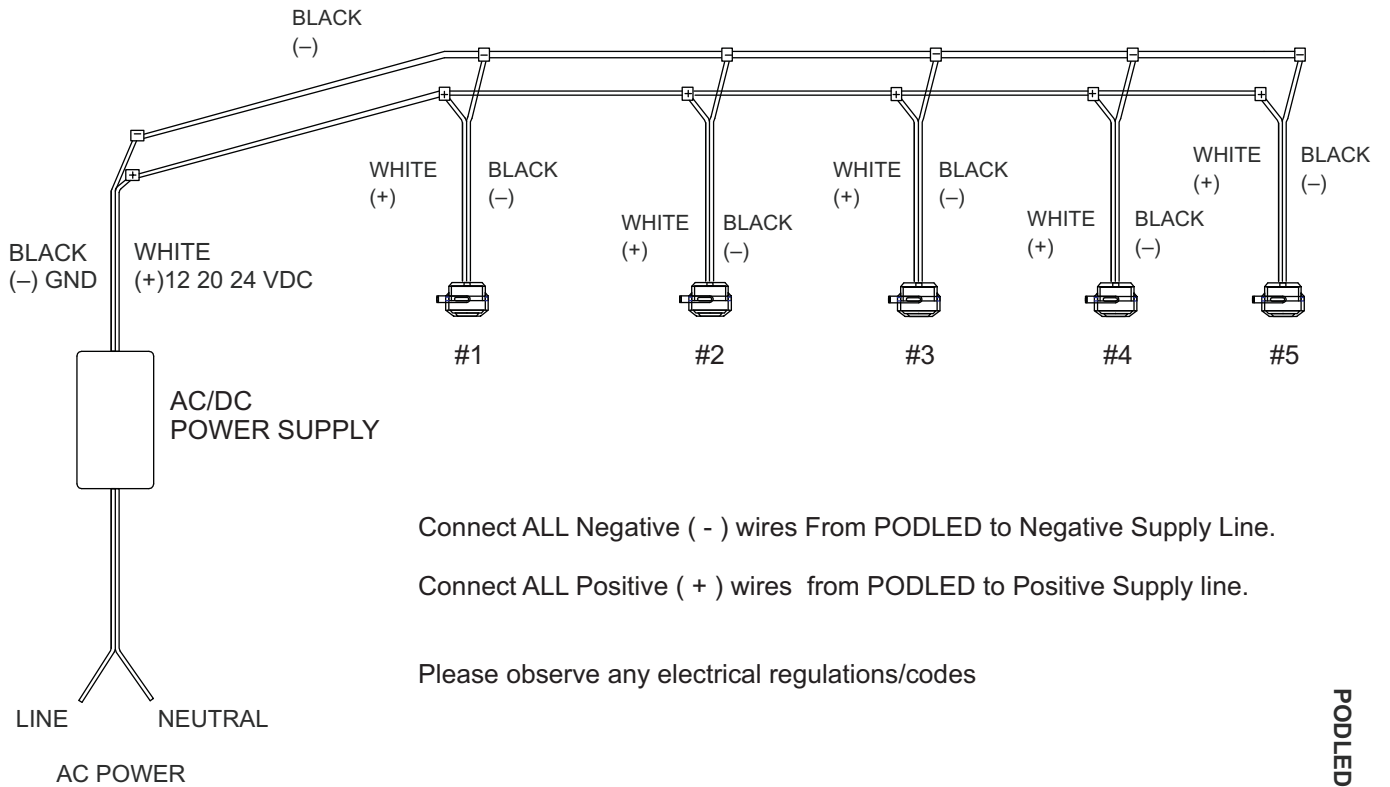

WIRING

PODLED Parallel Wiring