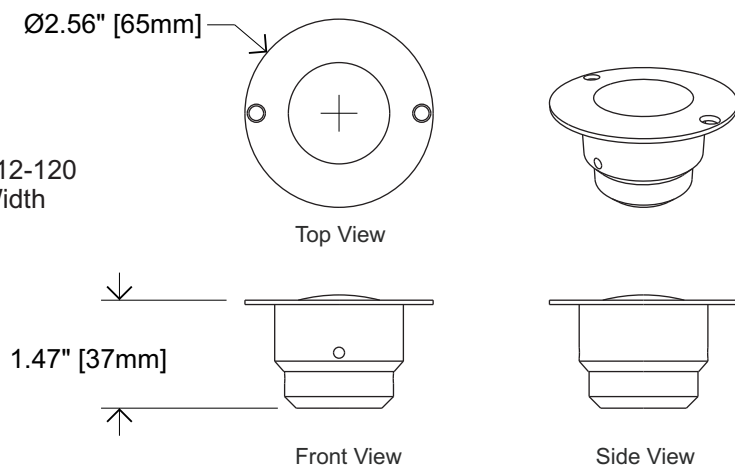

KEY FEATURES

- Intense round beam pattern
- Available with 12°- 120° adjustable beam width.
- Adjustable mounting bracket
- Appropriate thermal management for longevity.
- Robust construction suitable for outdoor applications
- Operational and environmental benefits of LED technology
- Low Voltage input

PODLED rev 1.2

PHYSICAL DIMENSIONS

Regular PODLED

Narrow 12 Degree Beam Width

Wide 120 Degree Beam Width

Recessed PODLED

Also adjustable 12-120 Degree Beam Width

Note: Recommended recessed opening Ø45mm x 50mm depth