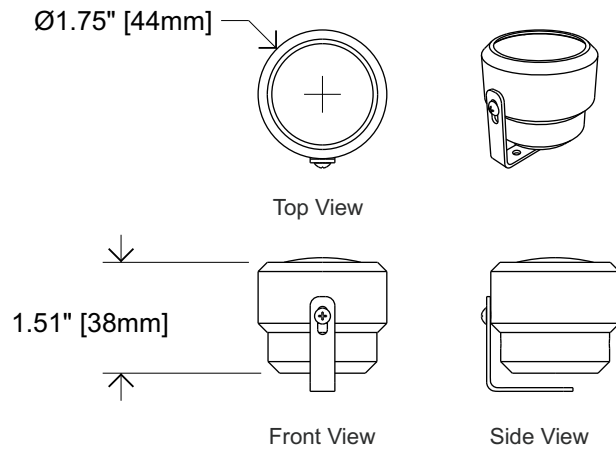

KEY FEATURES

- Intense round beam pattern
- Available with 12°- 120° adjustable beam width.
- Adjustable mounting bracket
- Appropriate thermal management for longevity.
- Robust construction suitable for outdoor applications
- Operational and environmental benefits of LED technology
- Low Voltage input

TECHNICAL SPECIFICATIONS/ MAXIMUM RATINGS

HOUSING	Aluminum
MOUNTING	L Bracket - Recessed
INPUT VOLTAGE	4-16 VDC
POWER	1.8 Watt @12 VDC
CURRENT	150 mA @12 VDC
CONNECTIONS	3 ft Flying Lead
TEMPERATURE RANGE	-40 deg - +85 deg Celsius
CERTIFICATIONS	Hazardous Class I, Division 2, Groups C, D, T3
INGRESS PROTECTION	Ip54
WEIGHT	1.5 oz

PODLED rev 1.2

PHYSICAL DIMENSIONS

Regular PODLED

Narrow 12 Degree Beam Width

Wide 120 Degree Beam Width

Recessed PODLED

Also adjustable 12-120 Degree Beam Width

Note: Recommended recessed opening Ø45mm x 50mm depth