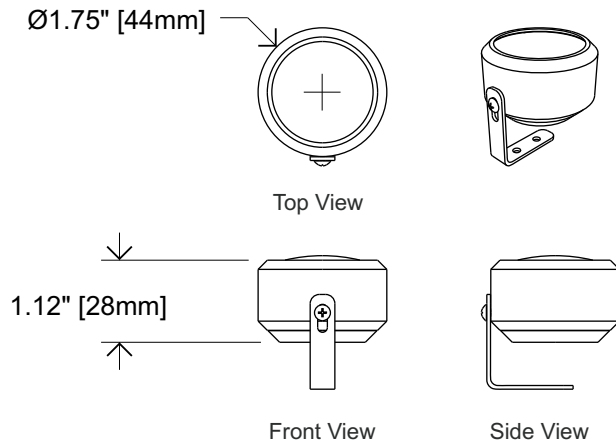

KEY FEATURES

- Intense round beam pattern
- Available with 12°- 120° adjustable beam width.
- Adjustable mounting bracket
- Appropriate thermal management for longevity.
- Robust construction suitable for outdoor applications
- Operational and environmental benefits of LED technology
- Low Voltage input

TECHNICAL SPECIFICATIONS/ MAXIMUM RATINGS

HOUSING	Aluminum
MOUNTING	L Bracket - Recessed
INPUT VOLTAGE	4-16 VDC
POWER	1.8 Watt @12 VDC
CURRENT	150 mA @12 VDC
CONNECTIONS	3 ft Flying Lead
TEMPERATURE RANGE	-40 deg - +85 deg Celsius
CERTIFICATIONS	Hazardous Class I, Division 2, Groups C, D, T3
INGRESS PROTECTION	Ip54
WEIGHT	1.5 oz

PODLED rev 1.2

PHYSICAL DIMENSIONS

Regular PODLED

Narrow 12 Degree Beam Width

Wide 120 Degree Beam Width

Recessed PODLED

Also adjustable 12-120 Degree Beam Width

Note: Recommended recessed opening Ø45mm x 50mm depth