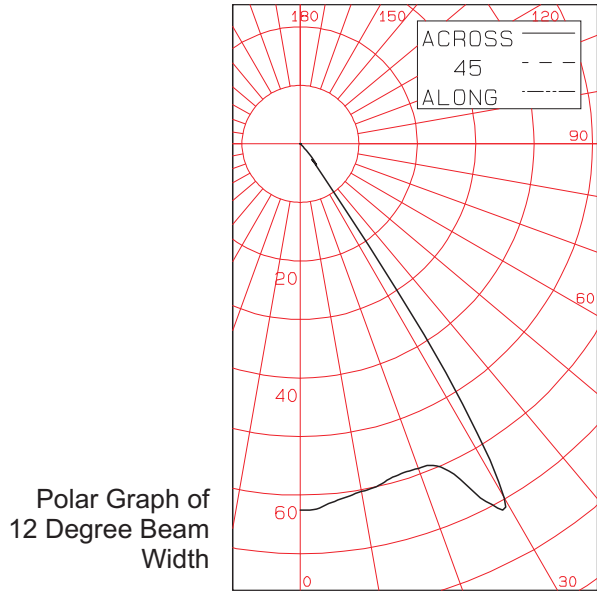

PHOTOMETRICS