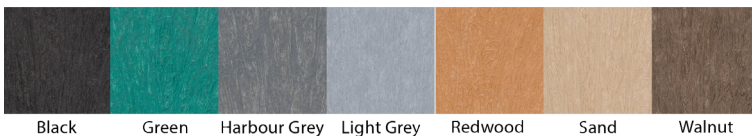

Colours Available: Black, Green, Harbour Grey, Light Grey, Redwood, Sand, Walnut

10 YEAR LIMITED WARRANTY

Durable Powder Coated Aluminum Frame

Standard colours: Black Super Texture, Bostwick Textured Brown, Cardinal Textured Black, Cardinal Textured Grey, Cold Textured Brown, Lakeside Textured Sand, Oil Rub Textured Bronze, Pewter, Bengal Textured Silver

The name of the bench comes from a town in England where the distributors family originated prior to coming to Canada.

AVAILABLE RECYCLED PLASTIC LUMBER COLOURS

Black Green Harbour Grey Light Grey Redwood Sand Walnut