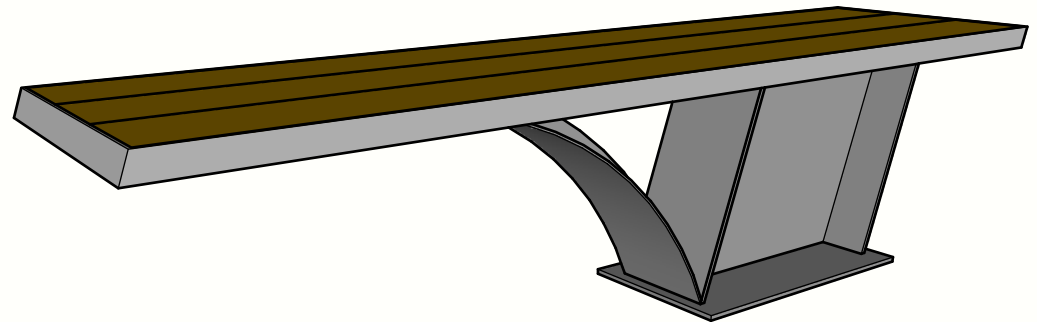

	WISHBONE SITE FURNISHINGS LTD 210-27090 GLOUCESTER WAY LANGLEY, BC			
	DWG. TITLE: CITY SCAPE 6FT STRAIGHT BENCH REVISION: 17/04/17 R:02			
MATERIAL: ALUMINUM	DWG. NO. DWSBBN17041702	DRAWN BY: BRAD SULLIVAN		
PATTERN NO. N/A	MODEL NO. CSSB-6	SCALE: AS SHOWN	SHEET: 1 OF 2	DATE: 17 APR 17

	WISHBONE SITE FURNISHINGS LTD 210-27090 GLOUCESTER WAY LANGLEY, BC			
	DWG. TITLE: CITY SCAPE 6FT STRAIGHT BENCH REVISION: 17/04/17 R:02			
MATERIAL: ALUMINUM	DWG. NO. DWSBBN17041702	DRAWN BY: BRAD SULLIVAN		
PATTERN NO. N/A	MODEL NO. CSSB-6	SCALE: AS SHOWN	SHEET: 2 OF 2	DATE: 17 APR 17