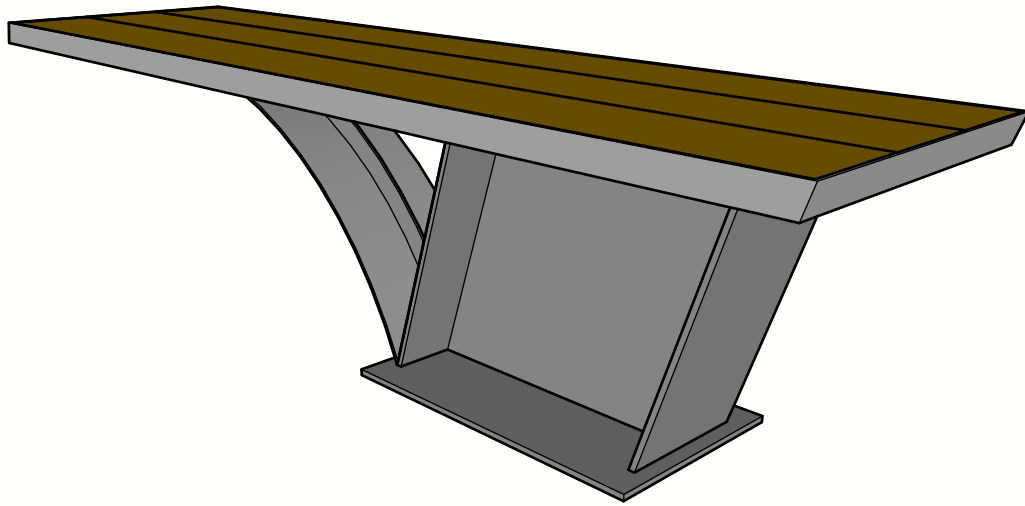

	WISHBONE SITE FURNISHINGS LTD 210-27090 GLOUCESTER WAY LANGLEY, BC			
	DWG. TITLE: CITY SCAPE 6FT STRAIGHT BENCH REVISION: 17/04/17 R:02			
MATERIAL: ALUMINUM	DWG. NO. DWSBBN17041702	DRAWN BY: BRAD SULLIVAN		
PATTERN NO. N/A	MODEL NO. CSSB-6	SCALE: AS SHOWN	SHEET: 1 OF 2	DATE: 17 APR 17

	WISHBONE SITE FURNISHINGS LTD 210-27090 GLOUCESTER WAY LANGLEY, BC			
	DWG. TITLE: CITY SCAPE 6FT STRAIGHT BENCH REVISION: 17/04/17 R:02			
MATERIAL: ALUMINUM	DWG. NO. DWSBBN17041702	DRAWN BY: BRAD SULLIVAN		
PATTERN NO. N/A	MODEL NO. CSSB-6	SCALE: AS SHOWN	SHEET: 2 OF 2	DATE: 17 APR 17