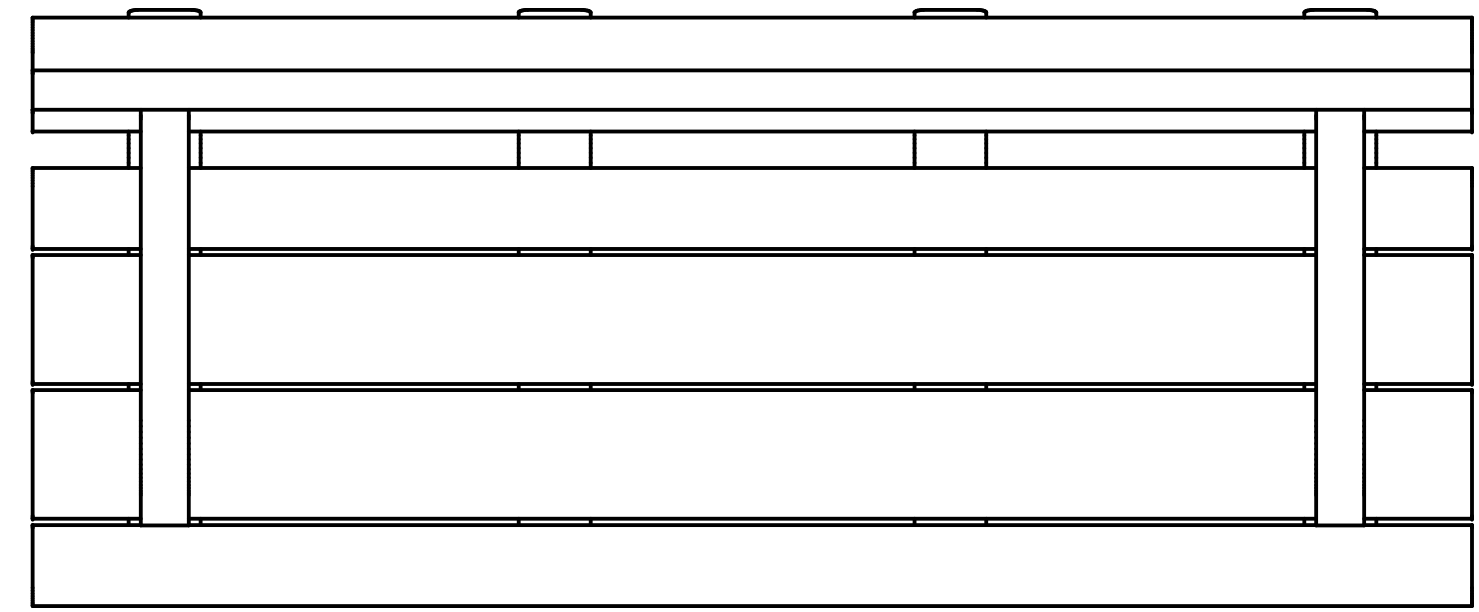

APROXIMATE WEIGHT = 164 LBS

DRAWN DRESENER	15/10/2008
CHECKED DRESENER	
QA	30/10/2008
MFG DRESENER	30/10/2008
APPROVED DRESENER	30/10/2008
PROPRIETARY AND CONFIDENTIAL THE INFORMATION CONTAINED ON THIS DRAWING IS THE SOLE PROPERTY OF WISHBONE INDUSTRIES LTD. ANY REPRODUCTION IN PART OR WHOLE WITHOUT WRITTEN CONSENT OF WISHBONE INDUSTRIES LTD IS PROHIBITED.	TOLERANCES UNLESS OTHERWISE SPECIFIED FRACTIONAL +/- 1/32 TWO DECIMAL +/- .015 THREE DECIMAL +/- .005 ANGLE +/- 1°

Wishbone Industries			
TITLE			
BAYVIEW BENCH DIRECT BURIAL ASSEMBLY 5 FOOT			
SIZE C	DWG NO BV-5-DB	REV NEW	
SCALE	SHEET 1 OF 2		