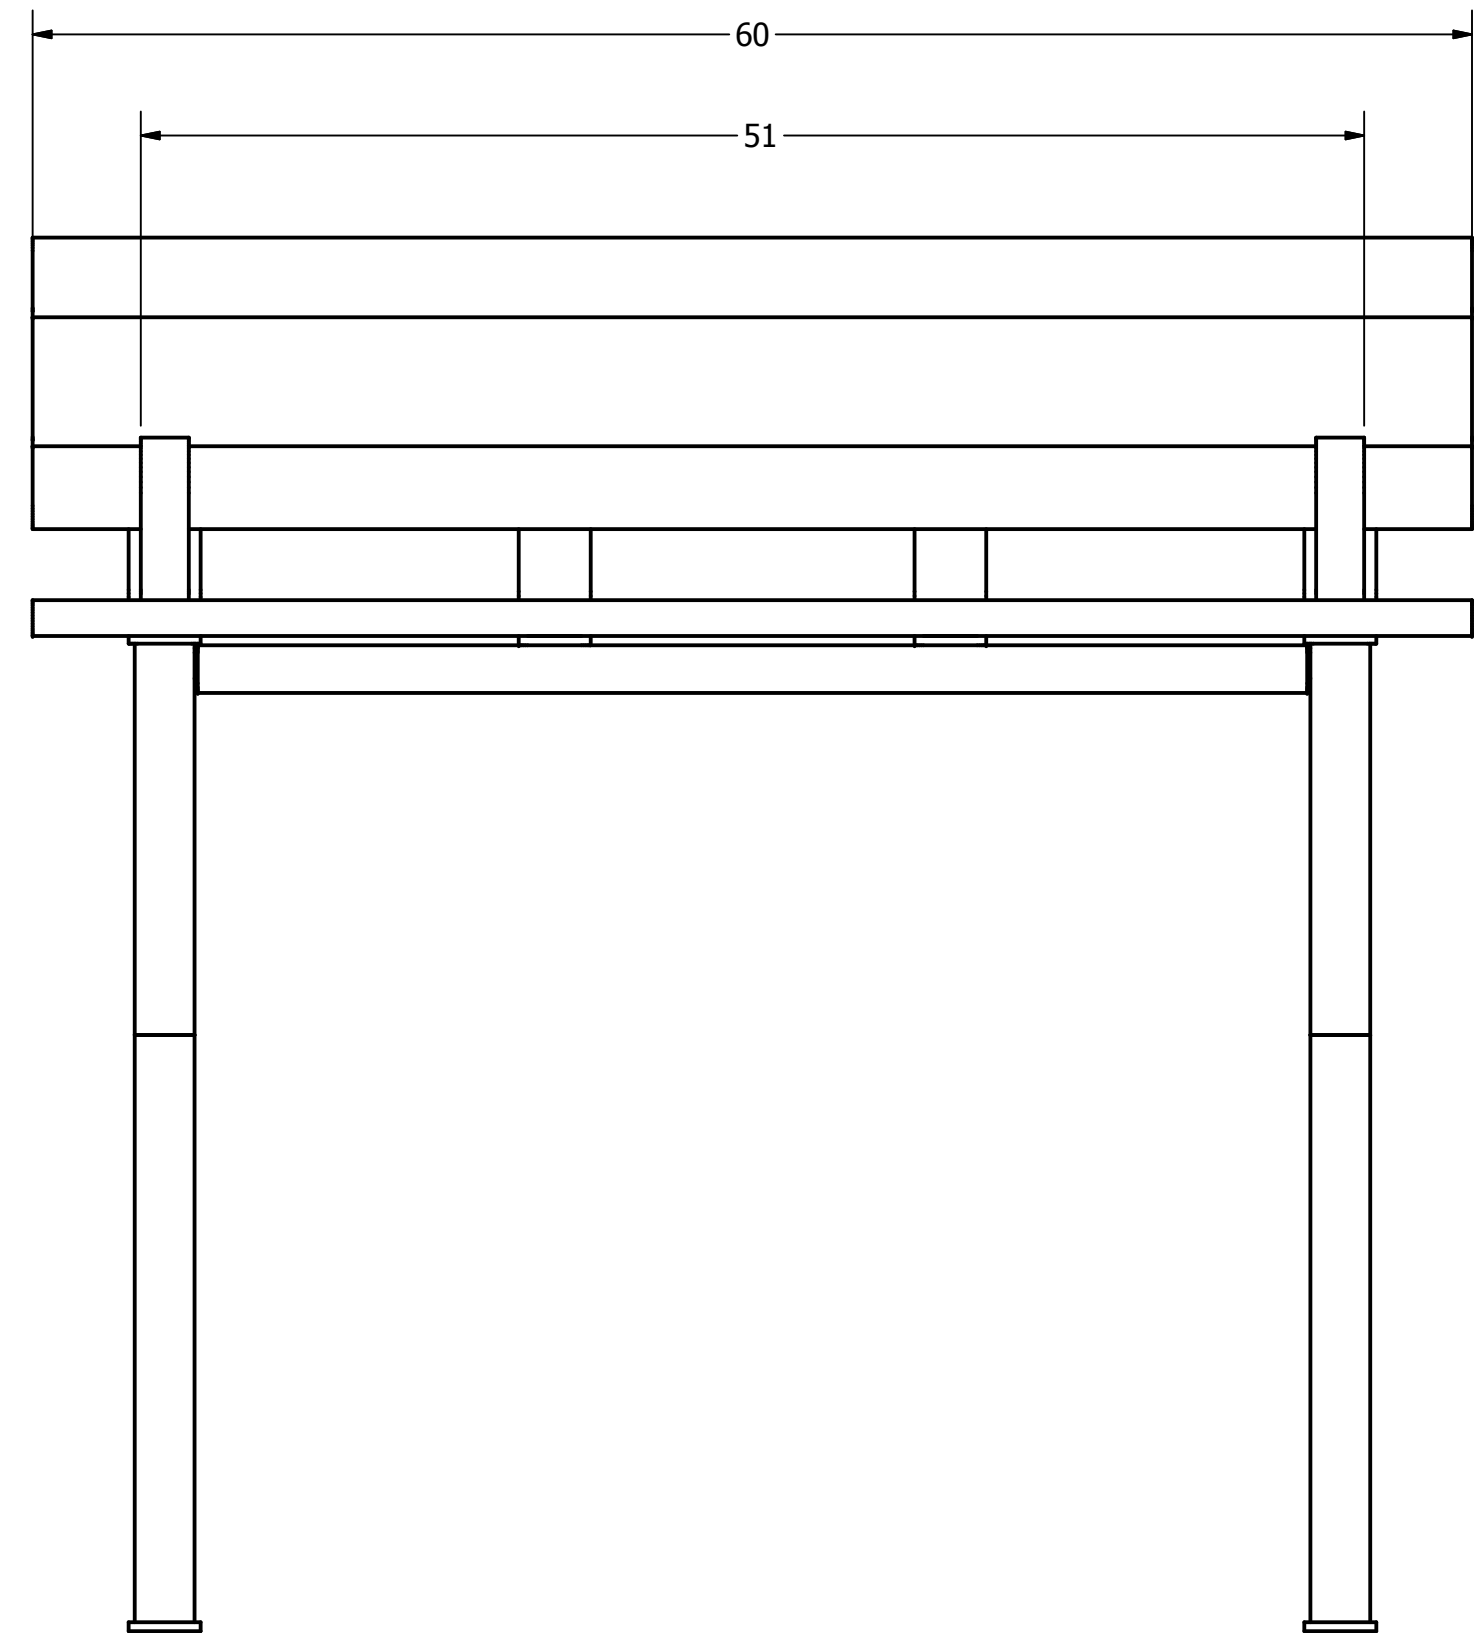

APROXIMATE WEIGHT = 164 LBS

DRAWN DRESENER	15/10/2008
CHECKED DRESENER	
QA	30/10/2008
MFG DRESENER	30/10/2008
APPROVED DRESENER	30/10/2008
PROPRIETARY AND CONFIDENTIAL THE INFORMATION CONTAINED ON THIS DRAWING IS THE SOLE PROPERTY OF WISHBONE INDUSTRIES LTD. ANY REPRODUCTION IN PART OR WHOLE WITHOUT WRITTEN CONSENT OF WISHBONE INDUSTRIES LTD IS PROHIBITED.	TOLERANCES UNLESS OTHERWISE SPECIFIED FRACTIONAL +/- 1/32 TWO DECIMAL +/- .015 THREE DECIMAL +/- .005 ANGLE +/- 1°

Wishbone Industries			
TITLE			
BAYVIEW BENCH DIRECT BURIAL ASSEMBLY 5 FOOT			
SIZE C	DWG NO BV-5-DB	REV NEW	
SCALE	SHEET 1 OF 2		