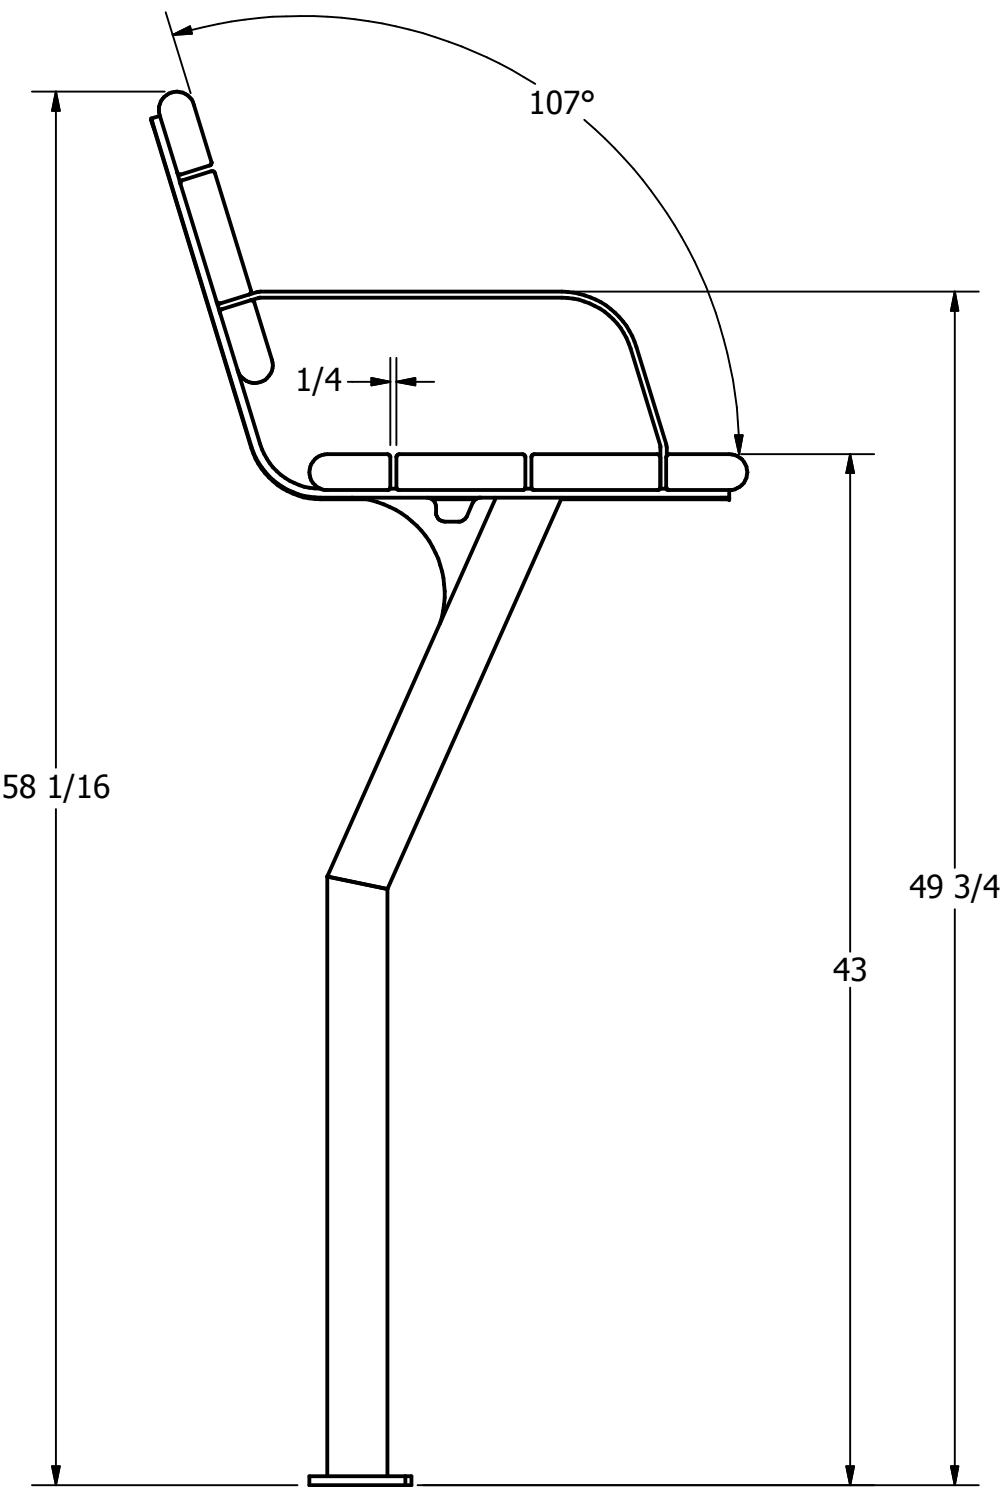

APROXIMATE WEIGHT = 164 LBS

DRAWN DRESENER	15/10/2008
CHECKED DRESENER	
QA	30/10/2008
MFG DRESENER	30/10/2008
APPROVED DRESENER	30/10/2008
PROPRIETARY AND CONFIDENTIAL THE INFORMATION CONTAINED ON THIS DRAWING IS THE SOLE PROPERTY OF WISHBONE INDUSTRIES LTD. ANY REPRODUCTION IN PART OR WHOLE WITHOUT WRITTEN CONSENT OF WISHBONE INDUSTRIES LTD IS PROHIBITED.	TOLERANCES UNLESS OTHERWISE SPECIFIED FRACTIONAL +/- 1/32 TWO DECIMAL +/- .015 THREE DECIMAL +/- .005 ANGLE +/- 1°

Wishbone Industries			
TITLE			
BAYVIEW BENCH DIRECT BURIAL ASSEMBLY 5 FOOT			
SIZE C	DWG NO BV-5-DB	REV NEW	
SCALE	SHEET 1 OF 2		