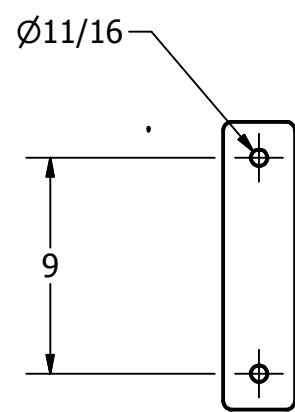

APROXIMATE WEIGHT = 160 LBS

VIEW A-A
BASE

DRAWN DRESENER	15/10/2008
CHECKED DRESENER	
QA	30/10/2008
MFG DRESENER	30/10/2008
APPROVED DRESENER	30/10/2008
PROPRIETARY AND CONFIDENTIAL THE INFORMATION CONTAINED ON THIS DRAWING IS THE SOLE PROPERTY OF WISHBONE INDUSTRIES LTD. ANY REPRODUCTION IN PART OR WHOLE WITHOUT WRITTEN CONSENT OF WISHBONE INDUSTRIES LTD IS PROHIBITED.	TOLERANCES UNLESS OTHERWISE SPECIFIED FRACTIONAL +/- 1/32 TWO DECIMAL +/- .015 THREE DECIMAL +/- .005 ANGLE +/- 1°

Wishbone Industries

TITLE
BAYVIEW BENCH ASSEMBLY 5 FOOT

SIZE C	DWG NO BV-5	REV NEW
SCALE	SHEET 1 OF 2	