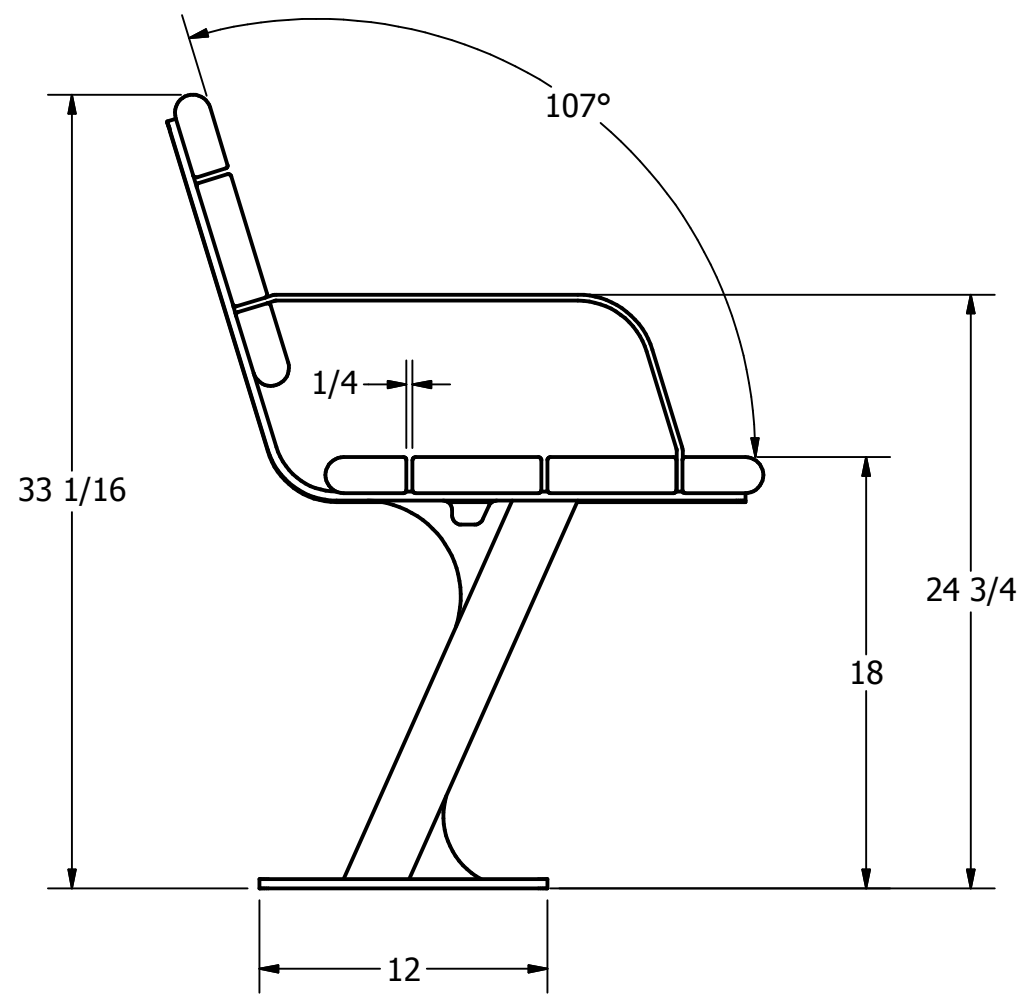

APROXIMATE WEIGHT = 160 LBS

VIEW A-A
BASE

DRAWN DRESENER	15/10/2008
CHECKED DRESENER	
QA	30/10/2008
MFG DRESENER	30/10/2008
APPROVED DRESENER	30/10/2008
PROPRIETARY AND CONFIDENTIAL THE INFORMATION CONTAINED ON THIS DRAWING IS THE SOLE PROPERTY OF WISHBONE INDUSTRIES LTD. ANY REPRODUCTION IN PART OR WHOLE WITHOUT WRITTEN CONSENT OF WISHBONE INDUSTRIES LTD IS PROHIBITED.	TOLERANCES UNLESS OTHERWISE SPECIFIED FRACTIONAL +/- 1/32 TWO DECIMAL +/- .015 THREE DECIMAL +/- .005 ANGLE +/- 1°

Wishbone Industries

TITLE
BAYVIEW BENCH ASSEMBLY 5 FOOT

SIZE C	DWG NO BV-5	REV NEW
SCALE	SHEET 1 OF 2	