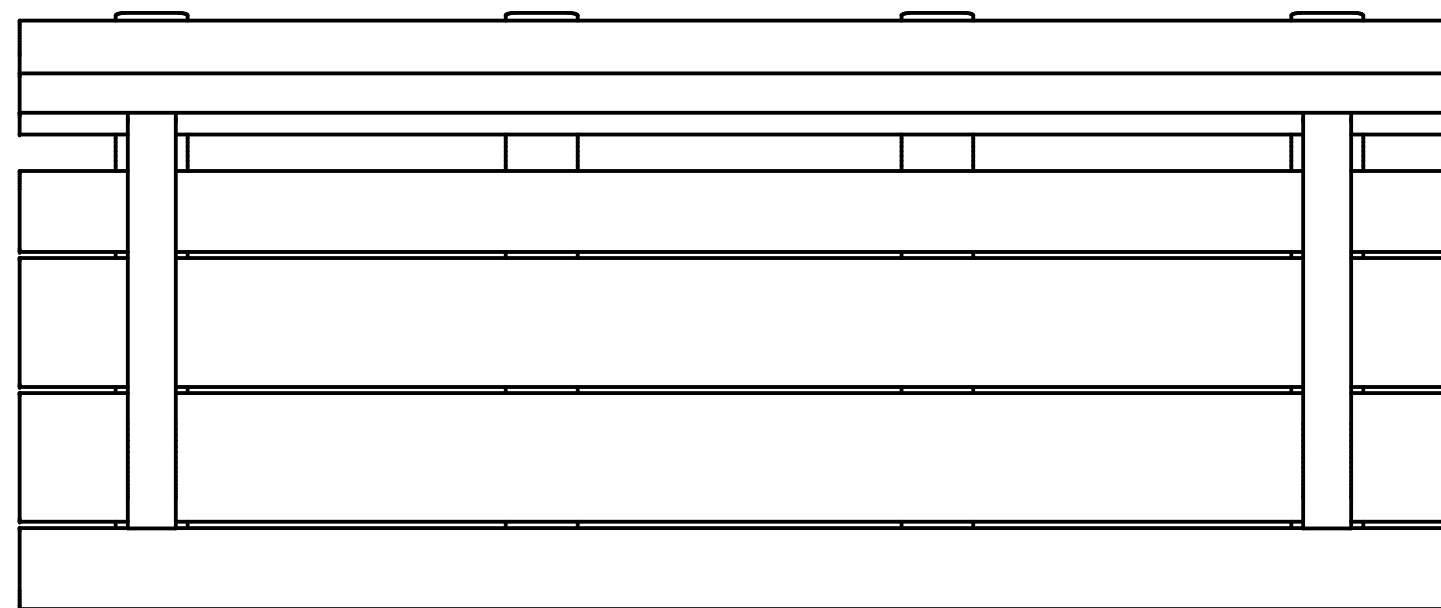

APROXIMATE WEIGHT = 160 LBS

VIEW A-A
BASE

DRAWN DRESENER	15/10/2008
CHECKED DRESENER	
QA	30/10/2008
MFG DRESENER	30/10/2008
APPROVED DRESENER	30/10/2008
PROPRIETARY AND CONFIDENTIAL THE INFORMATION CONTAINED ON THIS DRAWING IS THE SOLE PROPERTY OF WISHBONE INDUSTRIES LTD. ANY REPRODUCTION IN PART OR WHOLE WITHOUT WRITTEN CONSENT OF WISHBONE INDUSTRIES LTD IS PROHIBITED.	TOLERANCES UNLESS OTHERWISE SPECIFIED FRACTIONAL +/- 1/32 TWO DECIMAL +/- .015 THREE DECIMAL +/- .005 ANGLE +/- 1°

Wishbone Industries

TITLE
BAYVIEW BENCH ASSEMBLY 5 FOOT

SIZE C	DWG NO BV-5	REV NEW
SCALE	SHEET 1 OF 2	