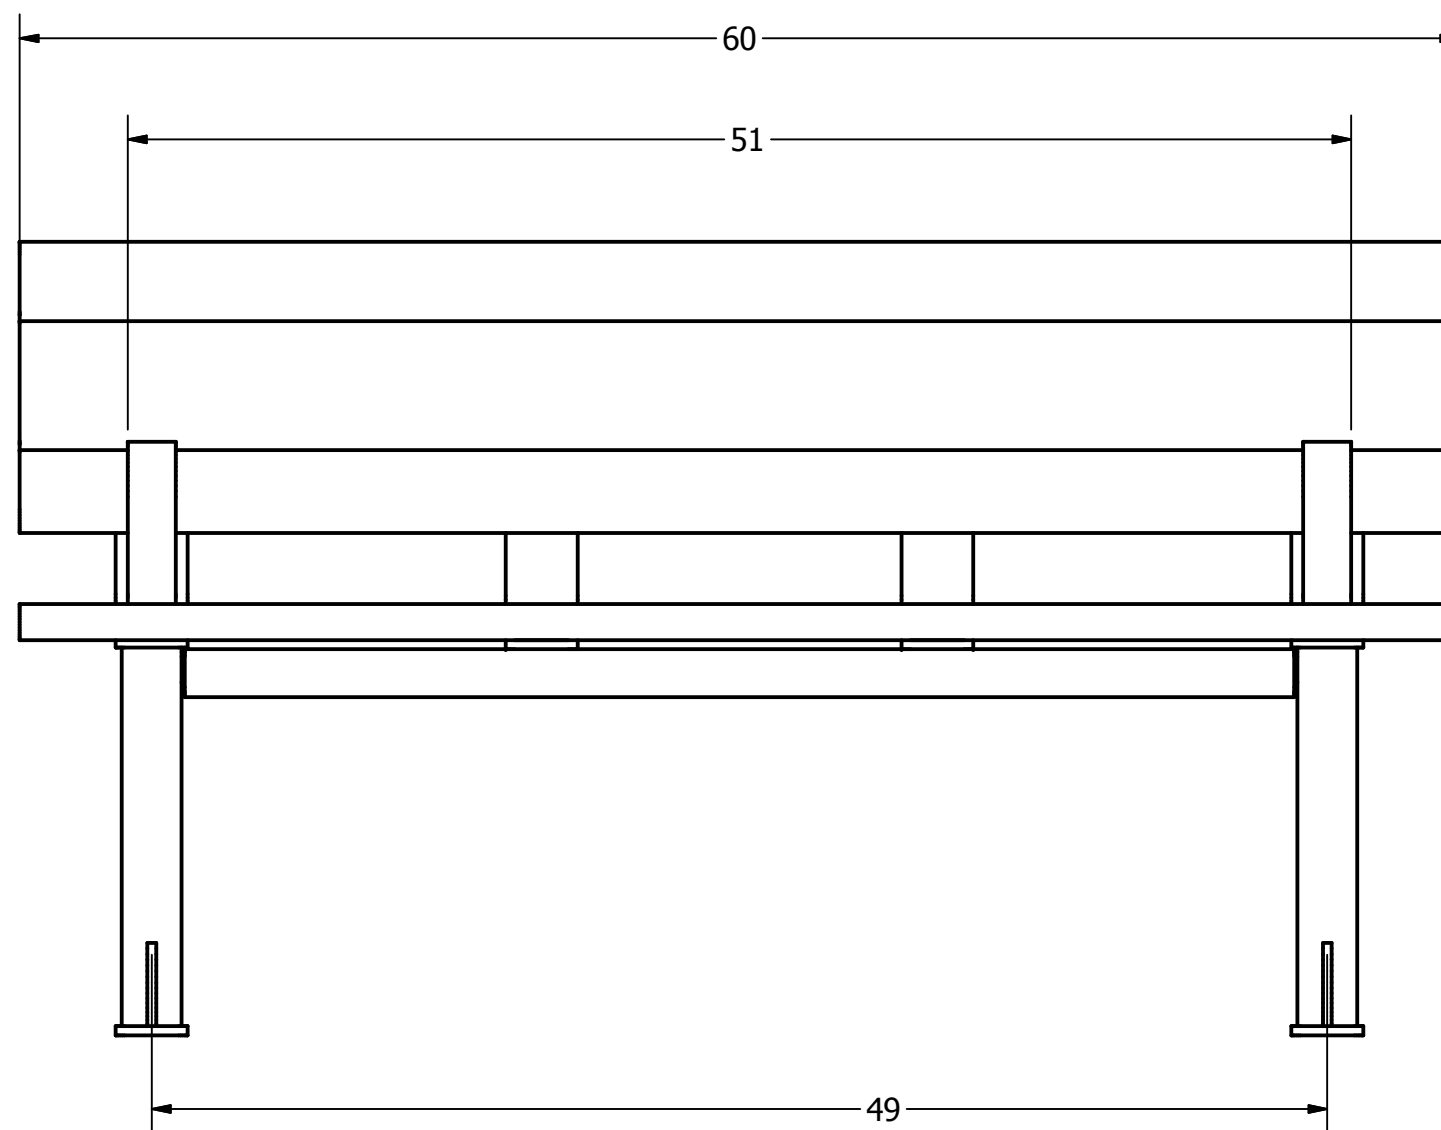

APROXIMATE WEIGHT = 160 LBS

VIEW A-A
BASE

DRAWN DRESENER	15/10/2008
CHECKED DRESENER	
QA	30/10/2008
MFG DRESENER	30/10/2008
APPROVED DRESENER	30/10/2008
PROPRIETARY AND CONFIDENTIAL THE INFORMATION CONTAINED ON THIS DRAWING IS THE SOLE PROPERTY OF WISHBONE INDUSTRIES LTD. ANY REPRODUCTION IN PART OR WHOLE WITHOUT WRITTEN CONSENT OF WISHBONE INDUSTRIES LTD IS PROHIBITED.	TOLERANCES UNLESS OTHERWISE SPECIFIED FRACTIONAL +/- 1/32 TWO DECIMAL +/- .015 THREE DECIMAL +/- .005 ANGLE +/- 1°

Wishbone Industries

TITLE
BAYVIEW BENCH ASSEMBLY 5 FOOT

SIZE C	DWG NO BV-5	REV NEW
SCALE	SHEET 1 OF 2	