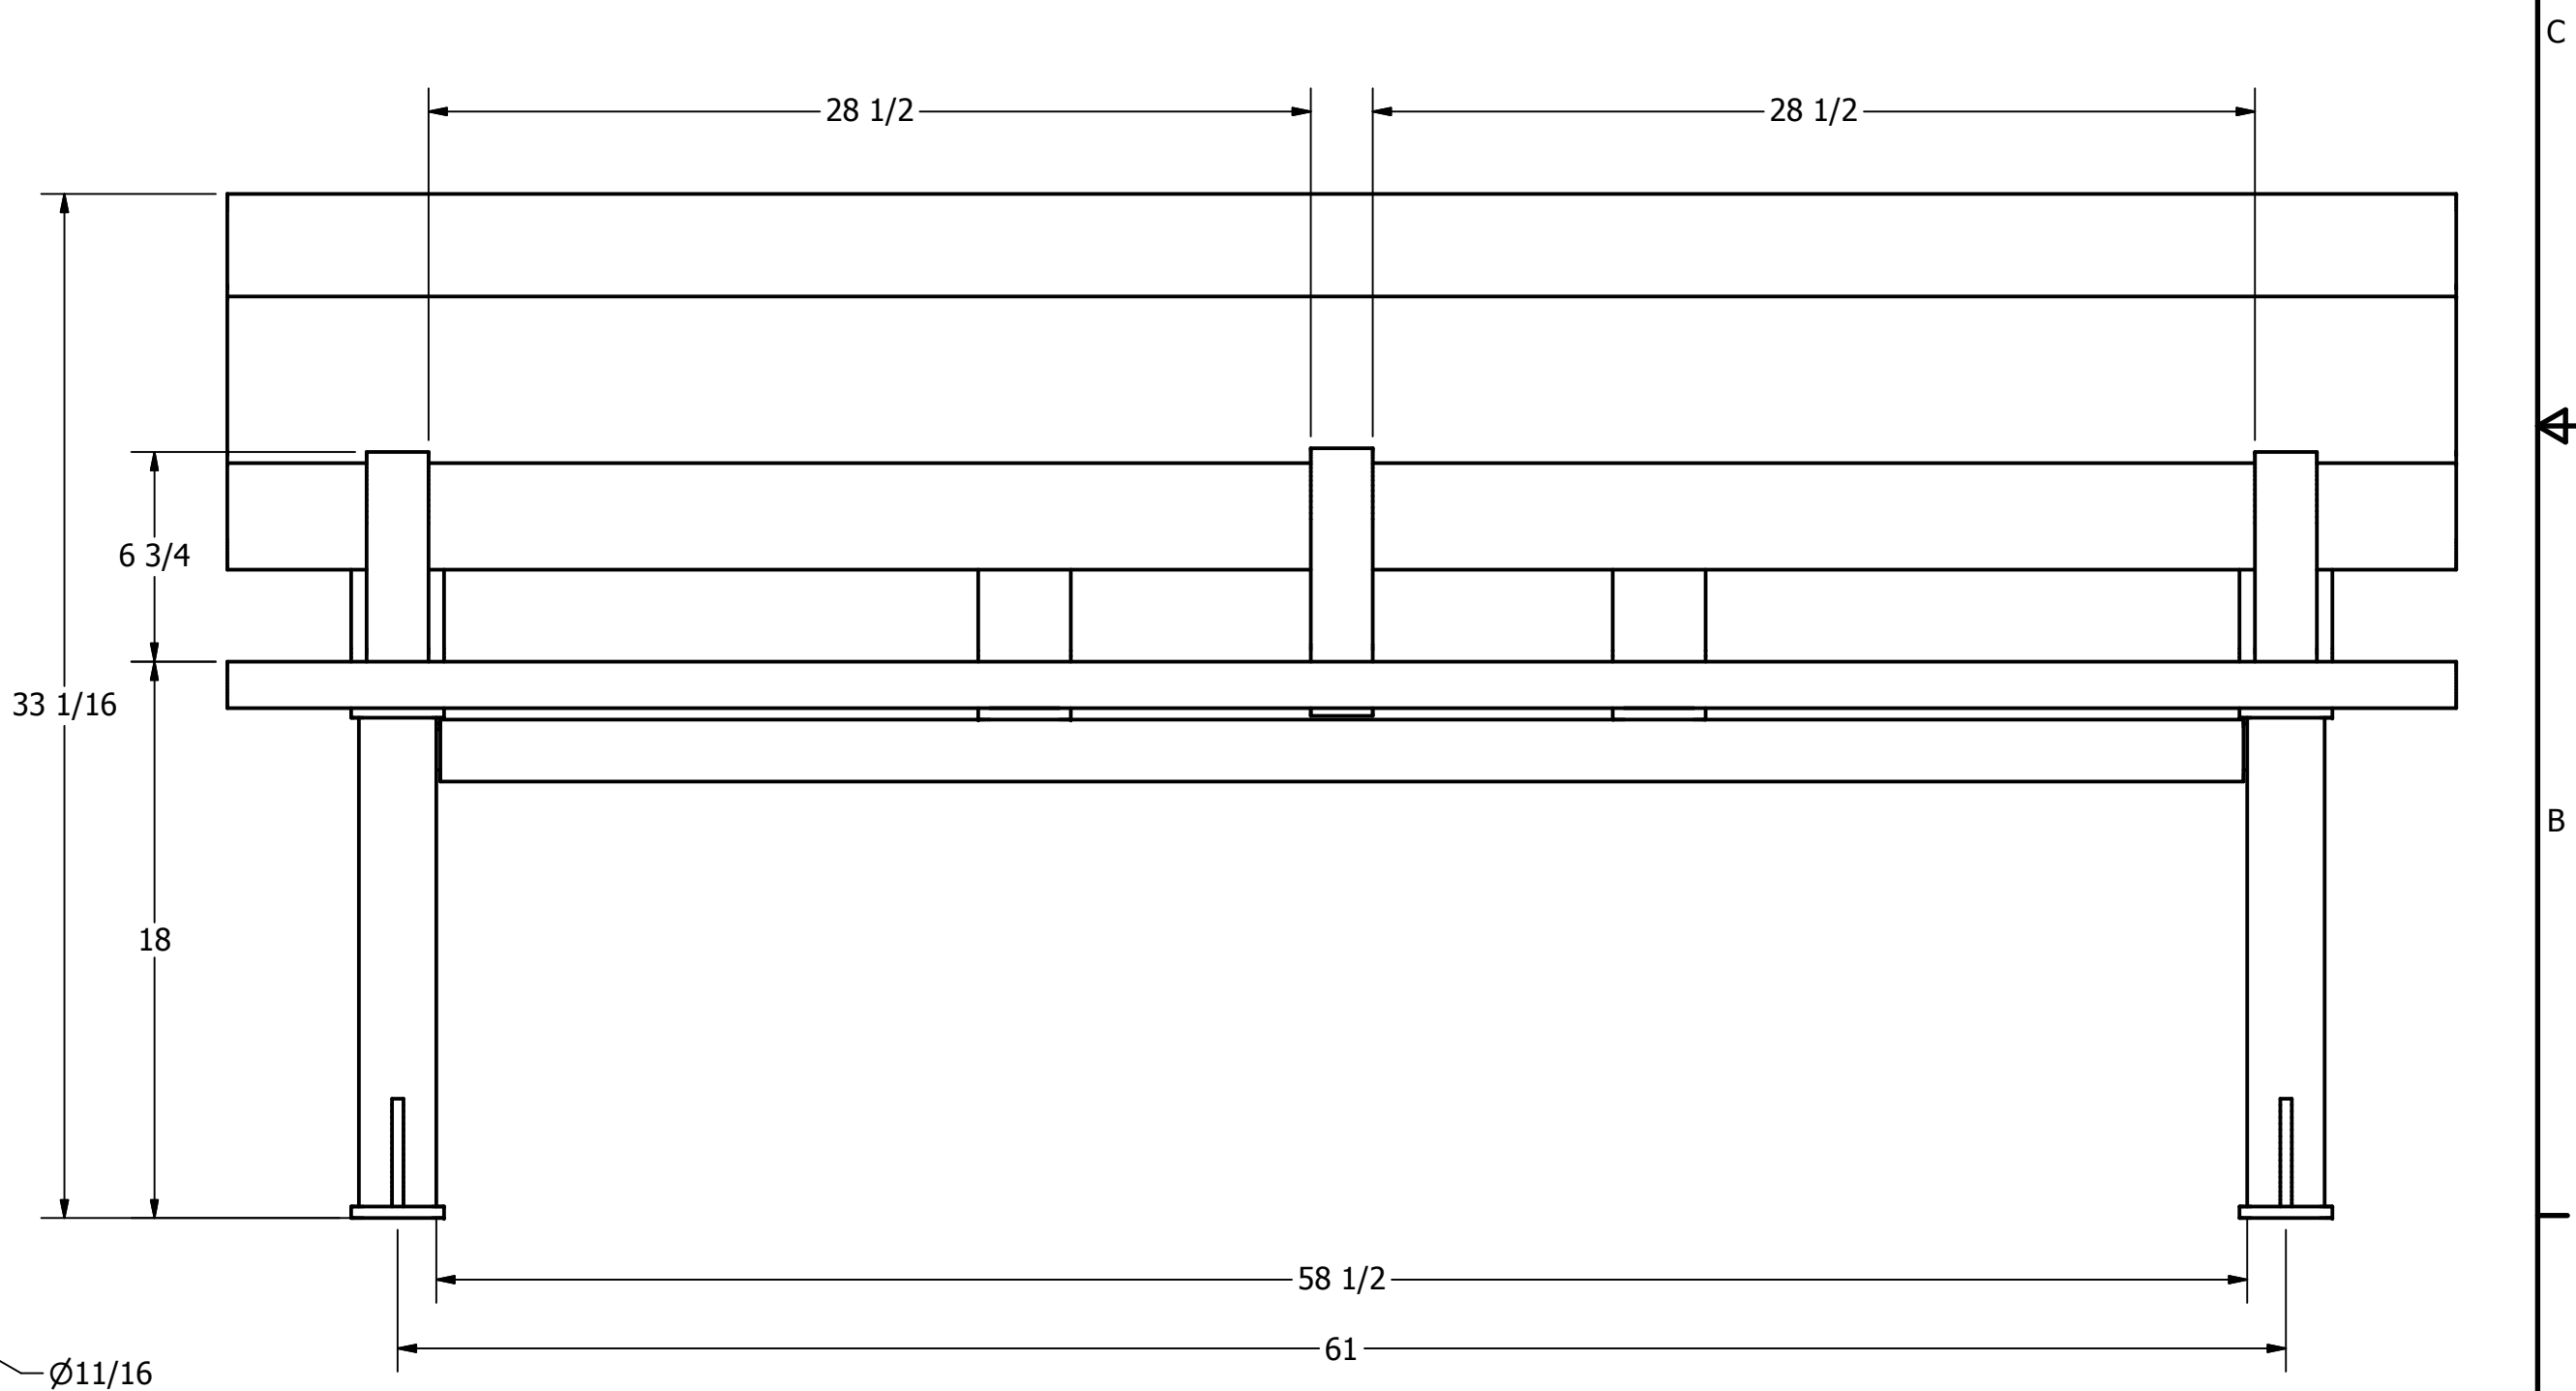

APPROXIMATE WEIGHT = 190 LBS

VIEW A-A  
BASE FOOT

DRAWN DRESENER	13/01/2009	<b>Wishbone Industries</b>	
CHECKED		TITLE	
QA		BAYVIEW BENCH WITH CENTER ARM 6 FOOT	
MFG		SIZE C	DWG NO BVCA-6
APPROVED		SCALE	REV NEW
PROPRIETARY AND CONFIDENTIAL THE INFORMATION CONTAINED ON THIS DRAWING IS THE SOLE PROPERTY OF WISHBONE INDUSTRIES LTD. ANY REPRODUCTION IN PART OR WHOLE WITHOUT WRITTEN CONSENT OF WISHBONE INDUSTRIES LTD IS PROHIBITED.		TOLERANCES UNLESS OTHERWISE SPECIFIED FRACTIONAL +/- 1/32 TWO DECIMAL +/- .015 THREE DECIMAL +/- .005 ANGLE +/- 1°	
		SHEET 1 OF 1	