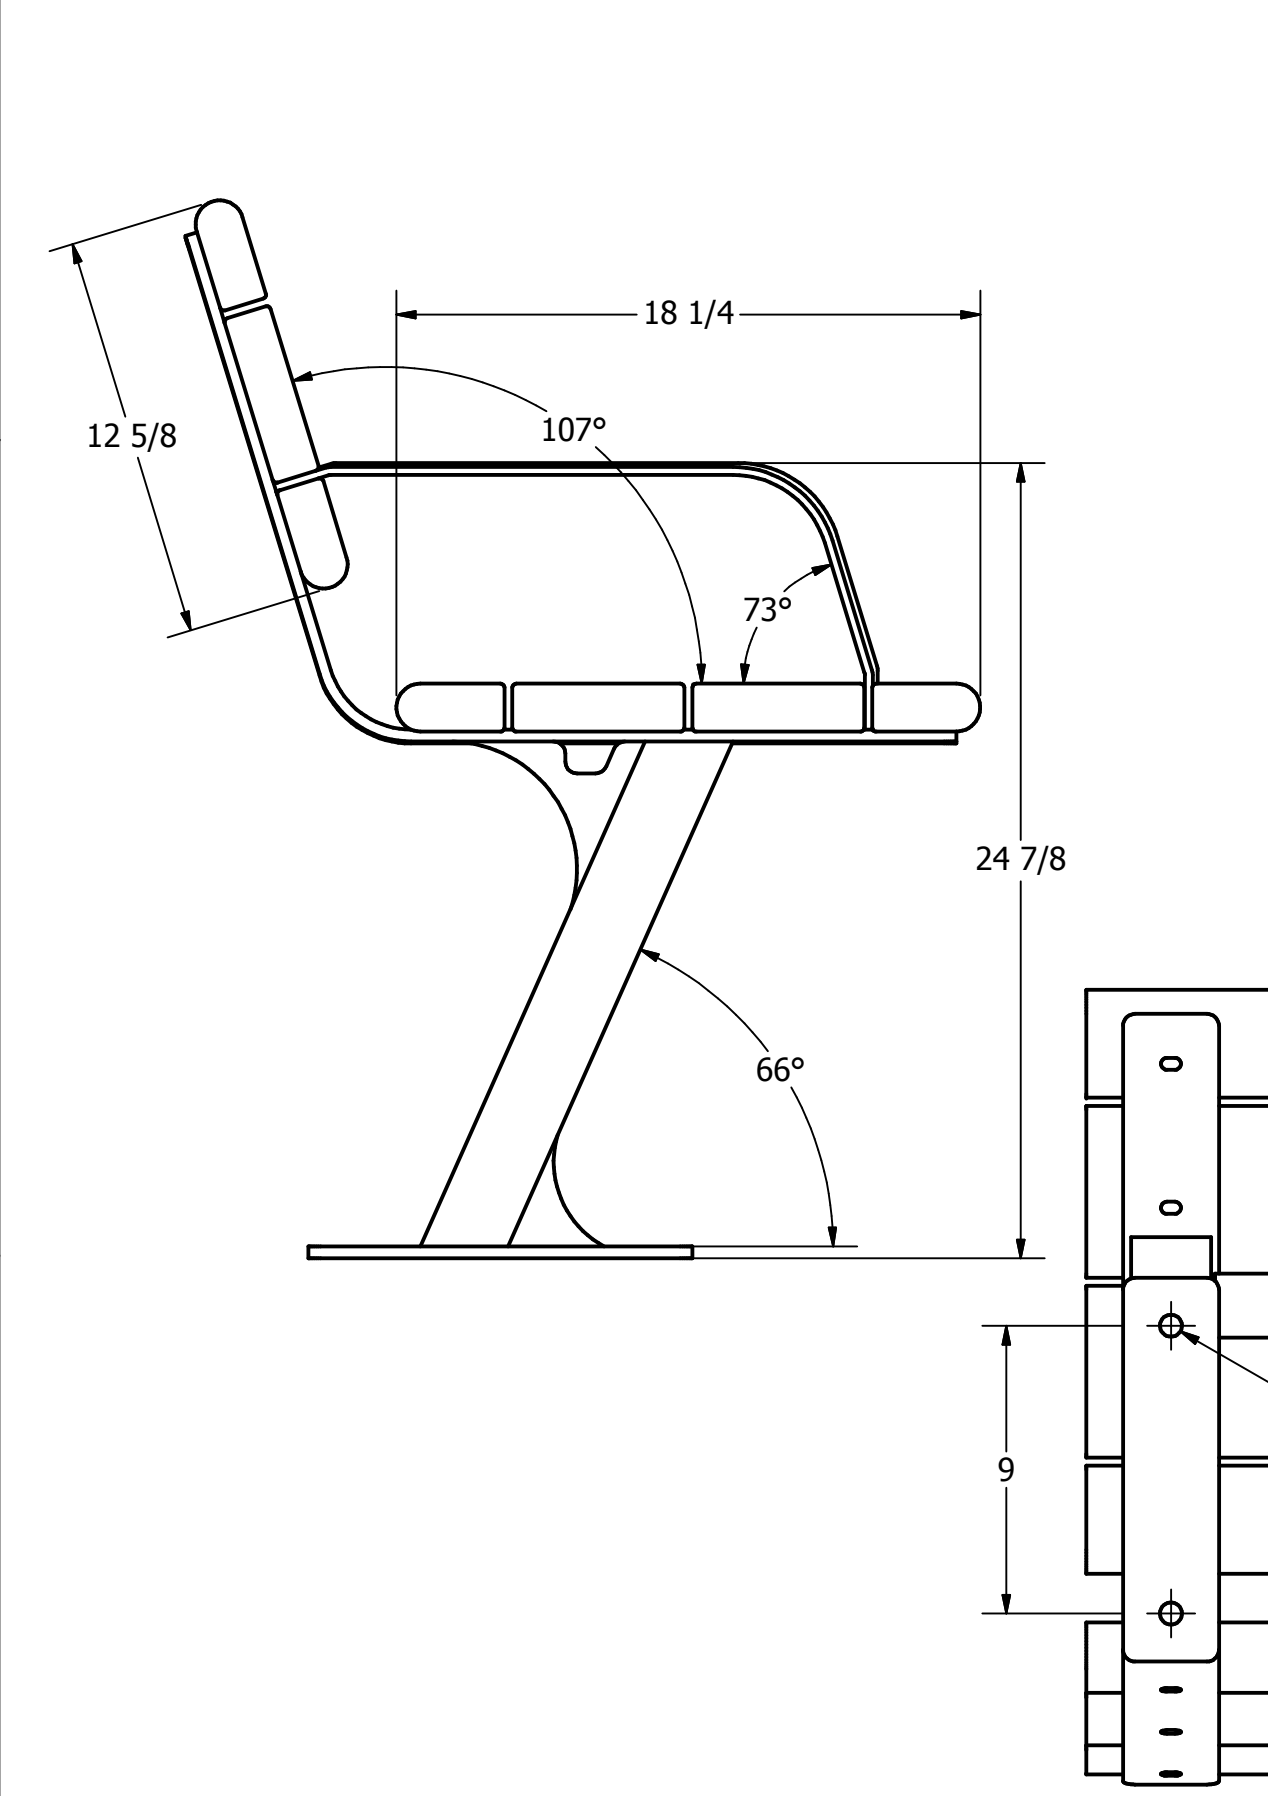

APPROXIMATE WEIGHT = 190 LBS

VIEW A-A  
BASE FOOT

DRAWN DRESENER	13/01/2009	<b>Wishbone Industries</b>	
CHECKED		TITLE	
QA		BAYVIEW BENCH WITH CENTER ARM 6 FOOT	
MFG		SIZE C	DWG NO BVCA-6
APPROVED		SCALE	REV NEW
PROPRIETARY AND CONFIDENTIAL THE INFORMATION CONTAINED ON THIS DRAWING IS THE SOLE PROPERTY OF WISHBONE INDUSTRIES LTD. ANY REPRODUCTION IN PART OR WHOLE WITHOUT WRITTEN CONSENT OF WISHBONE INDUSTRIES LTD IS PROHIBITED.		TOLERANCES UNLESS OTHERWISE SPECIFIED FRACTIONAL +/- 1/32 TWO DECIMAL +/- .015 THREE DECIMAL +/- .005 ANGLE +/- 1°	
		SHEET 1 OF 1	