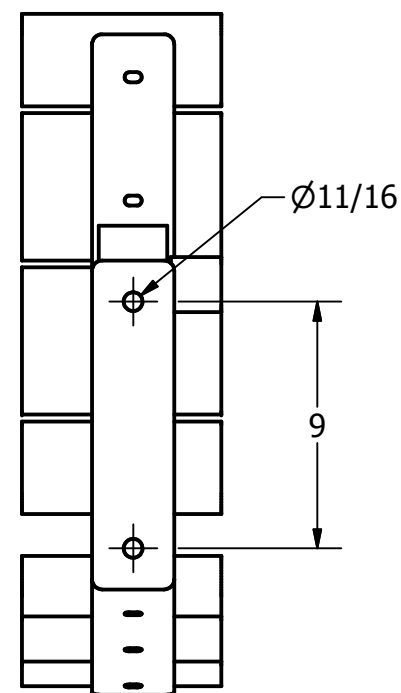

APPROXIMATE WIEGHT= 185 LBS

VIEW A-A
BASE FOOT

DRAWN	Derrick Resener	25/01/2009	Wishbone Industries		
CHECKED					
QA					
MFG					
APPROVED			TITLE		
PROPRIETARY AND CONFIDENTIAL THE INFORMATION CONTAINED ON THIS DRAWING IS THE SOLE PROPERTY OF WISHBONE INDUSTRIES LTD. ANY REPRODUCTION IN PART OR WHOLE WITHOUT WRITTEN CONSENT OF WISHBONE INDUSTRIES LTD IS PROHIBITED.		TOLERANCES UNLESS OTHERWISE SPECIFIED FRACTIONAL +/- 1/32 TWO DECIMAL +/- .015 THREE DECIMAL +/- .005 ANGLE +/- 1°		SIZE C	DWG NO BVNA-6
		SCALE		REV	
				SHEET 1 OF 1	