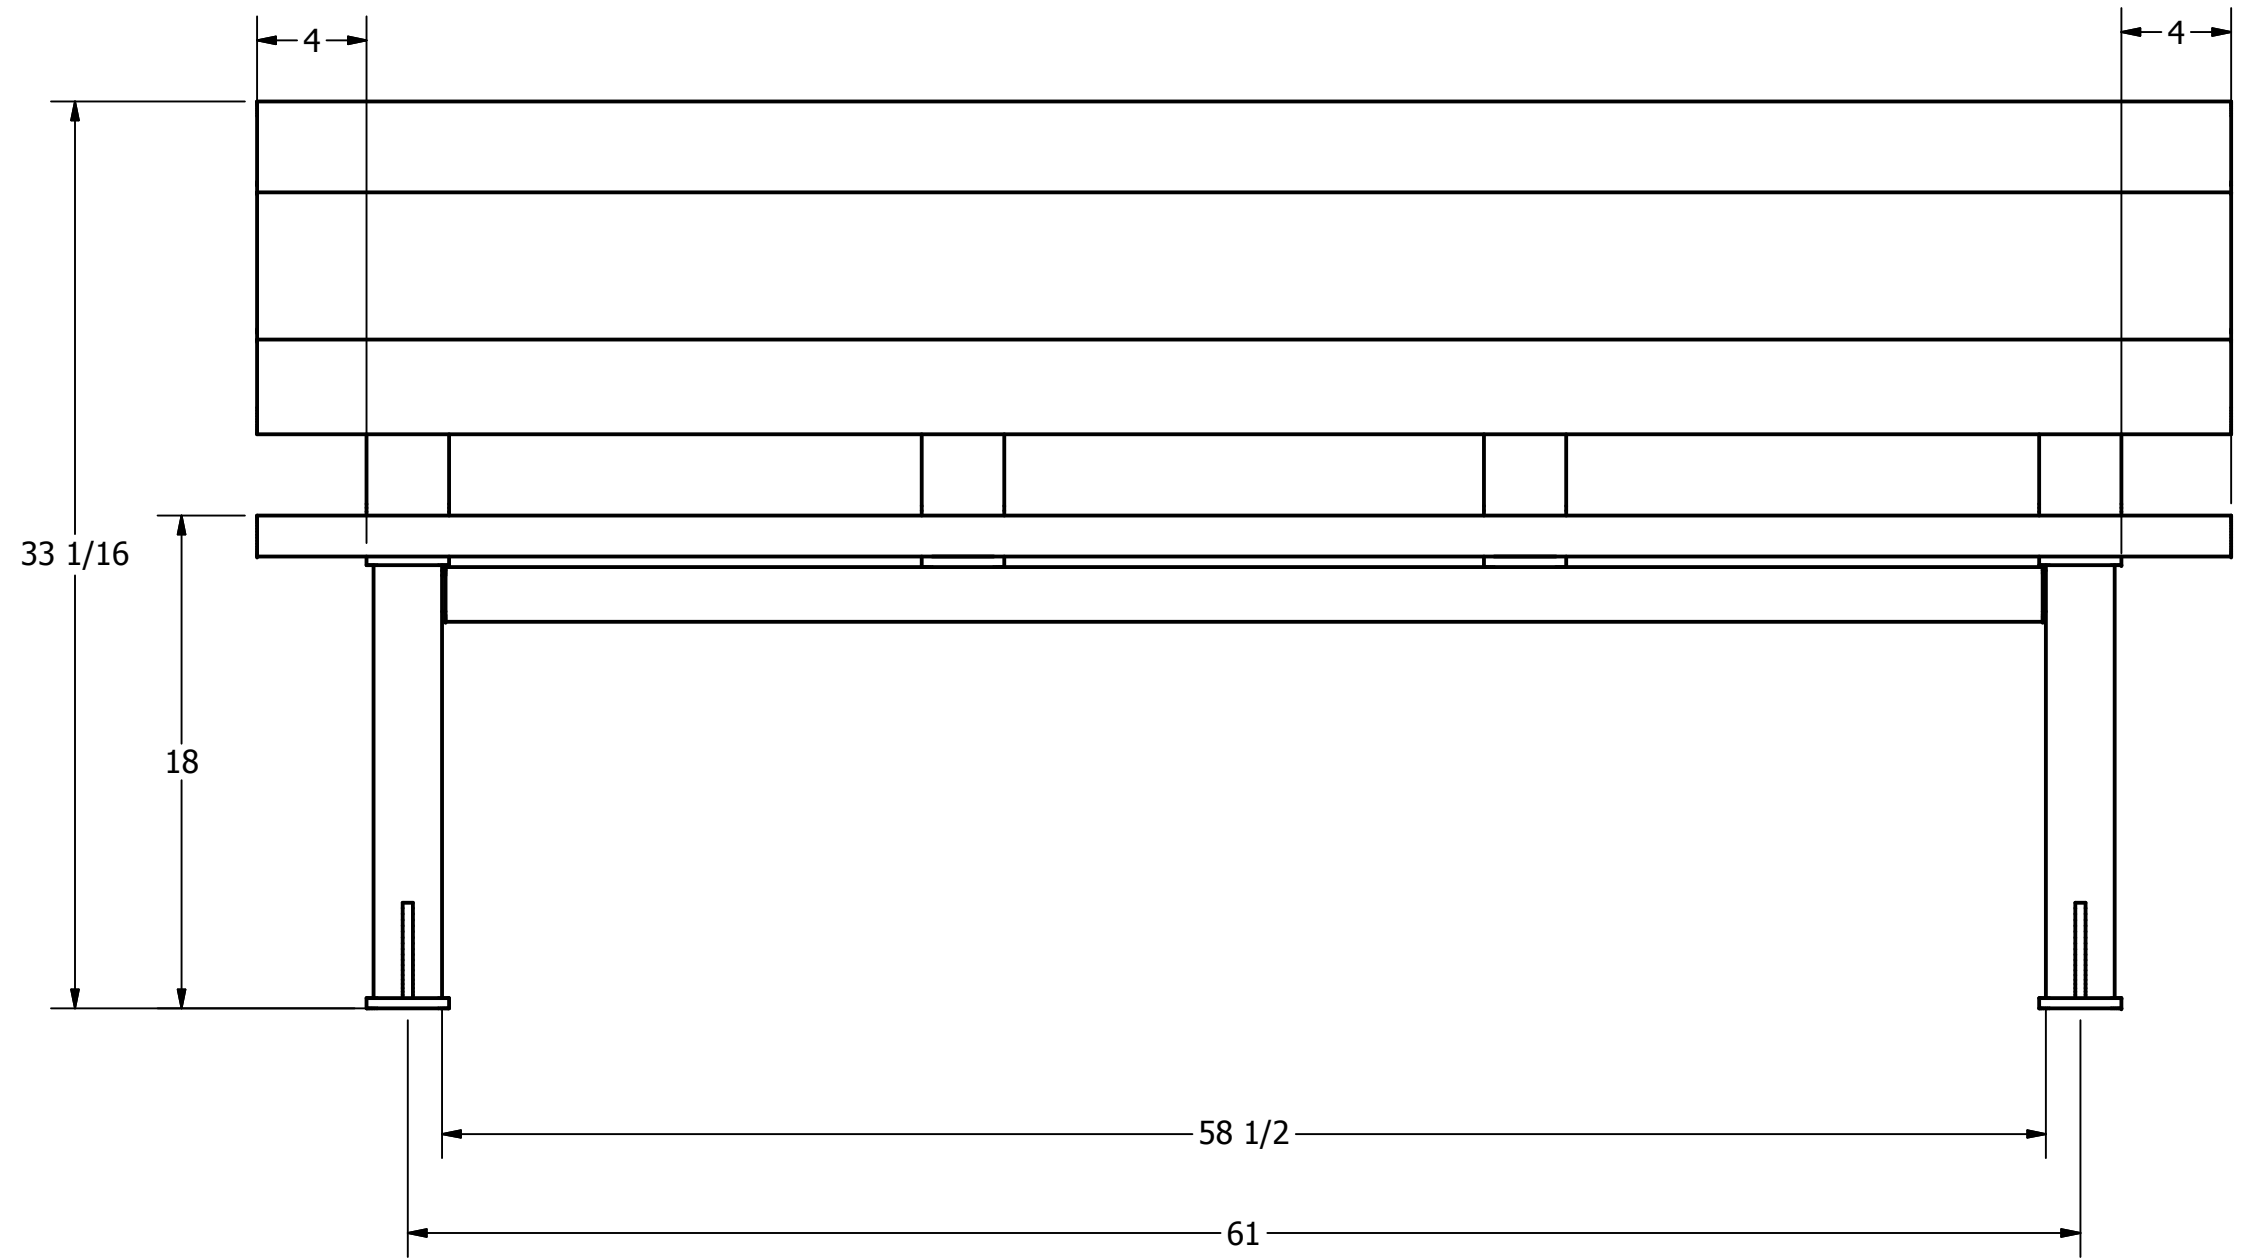

APPROXIMATE WIEGHT= 185 LBS

VIEW A-A
BASE FOOT

DRAWN	Derrick Resener	25/01/2009	Wishbone Industries		
CHECKED					
QA					
MFG					
APPROVED			TITLE		
PROPRIETARY AND CONFIDENTIAL THE INFORMATION CONTAINED ON THIS DRAWING IS THE SOLE PROPERTY OF WISHBONE INDUSTRIES LTD. ANY REPRODUCTION IN PART OR WHOLE WITHOUT WRITTEN CONSENT OF WISHBONE INDUSTRIES LTD IS PROHIBITED.		TOLERANCES UNLESS OTHERWISE SPECIFIED FRACTIONAL +/- 1/32 TWO DECIMAL +/- .015 THREE DECIMAL +/- .005 ANGLE +/- 1°		SIZE C	DWG NO BVNA-6
		SCALE		REV	
				SHEET 1 OF 1	