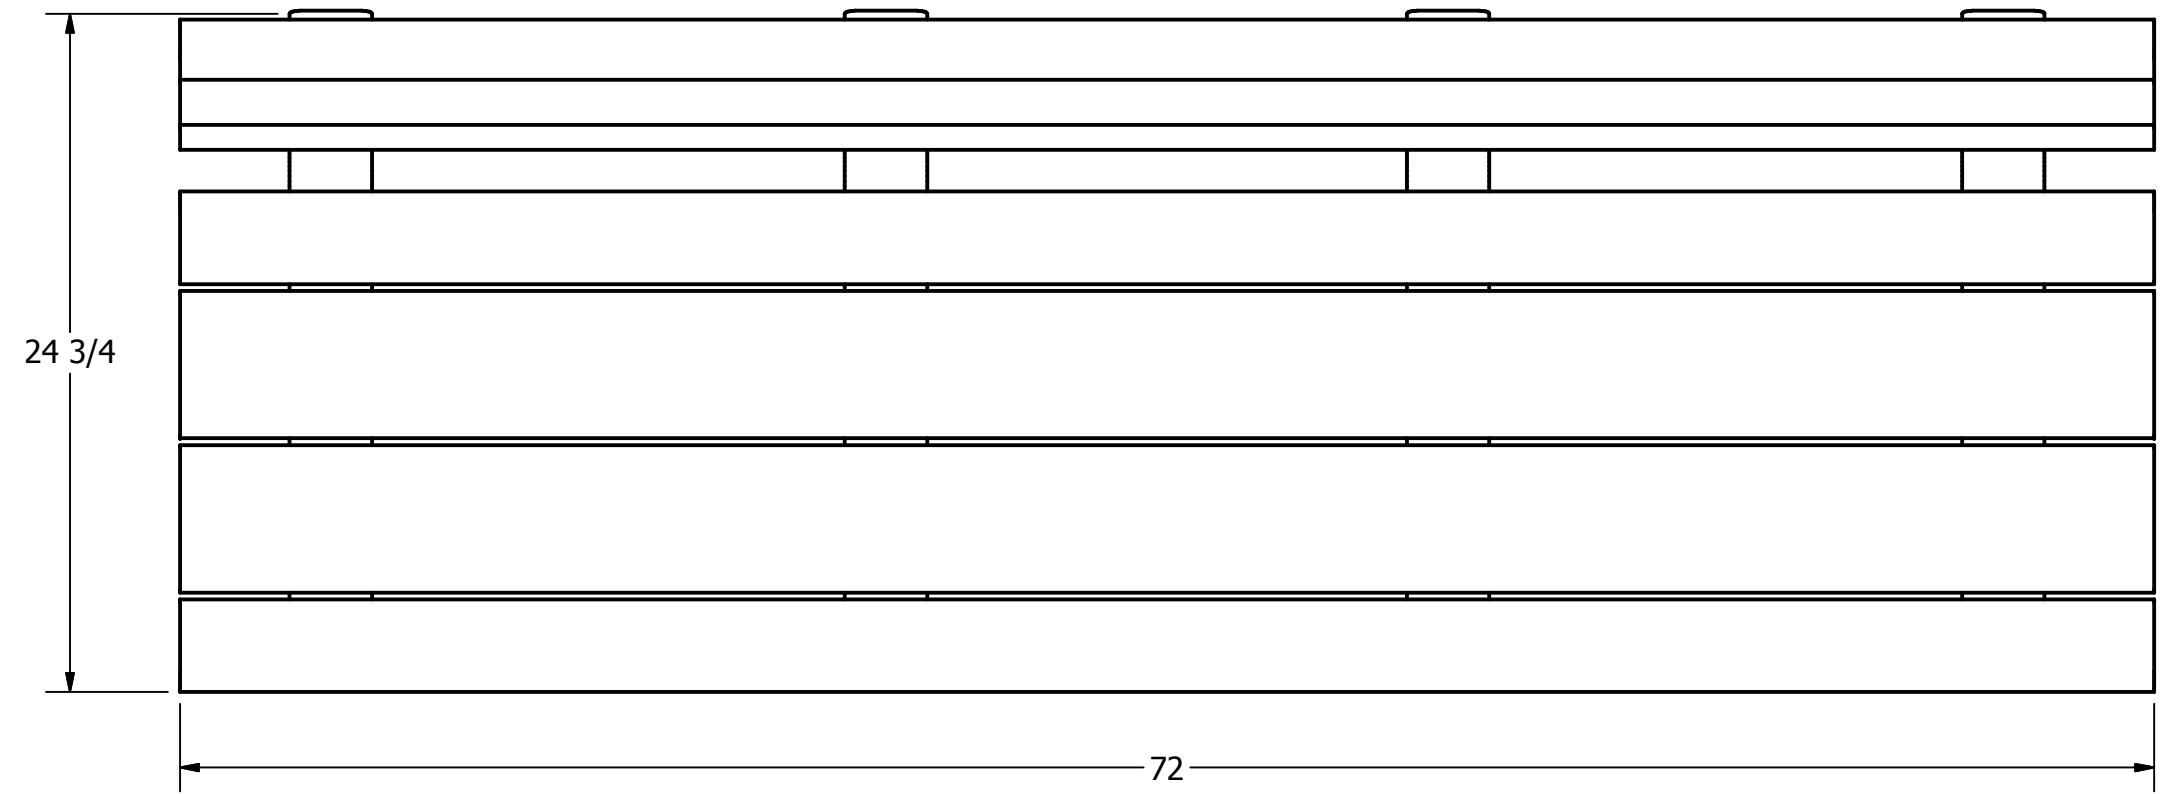

APPROXIMATE WIEGHT= 185 LBS

VIEW A-A
BASE FOOT

DRAWN	Derrick Resener	25/01/2009	Wishbone Industries		
CHECKED					
QA					
MFG					
APPROVED			TITLE		
PROPRIETARY AND CONFIDENTIAL THE INFORMATION CONTAINED ON THIS DRAWING IS THE SOLE PROPERTY OF WISHBONE INDUSTRIES LTD. ANY REPRODUCTION IN PART OR WHOLE WITHOUT WRITTEN CONSENT OF WISHBONE INDUSTRIES LTD IS PROHIBITED.		TOLERANCES UNLESS OTHERWISE SPECIFIED FRACTIONAL +/- 1/32 TWO DECIMAL +/- .015 THREE DECIMAL +/- .005 ANGLE +/- 1°		SIZE C	DWG NO BVNA-6
		SCALE		REV	
				SHEET 1 OF 1	