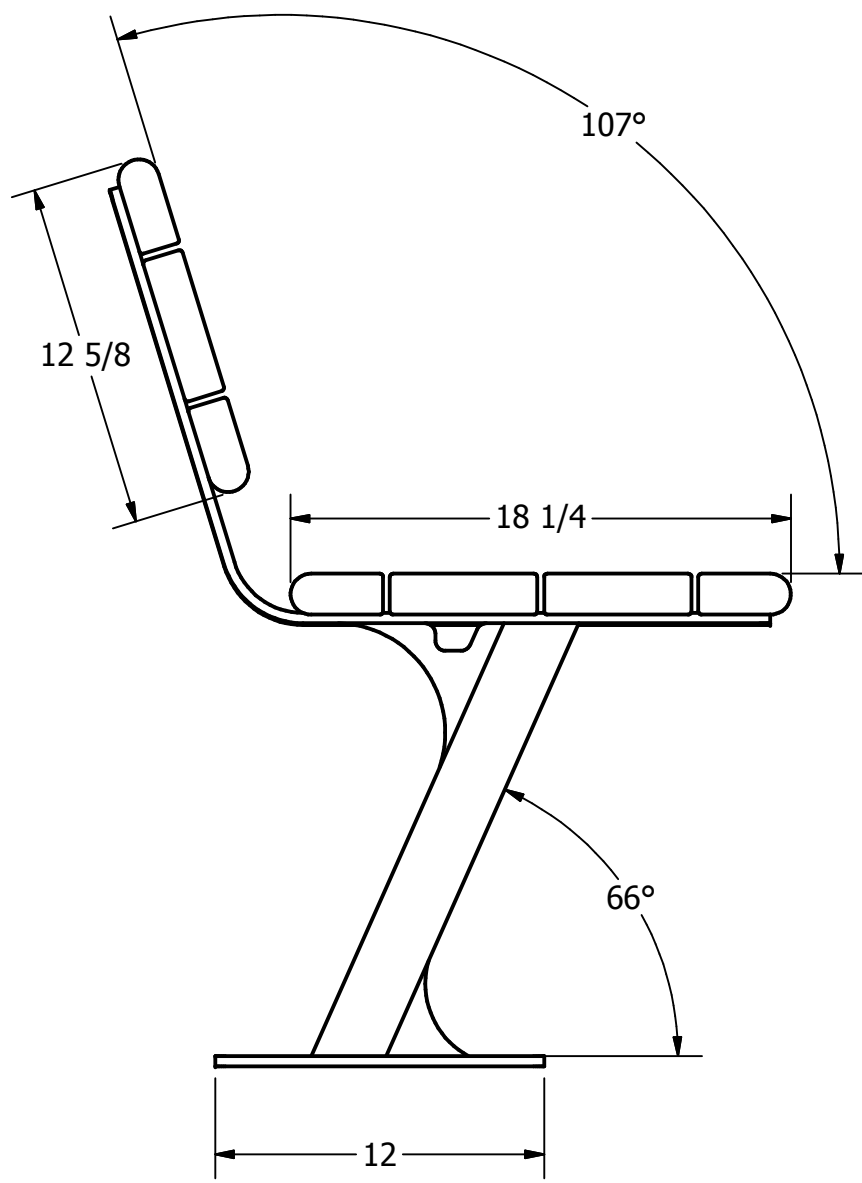

APPROXIMATE WIEGHT= 185 LBS

VIEW A-A
BASE FOOT

DRAWN	Derrick Resener	25/01/2009	Wishbone Industries		
CHECKED					
QA					
MFG					
APPROVED			TITLE		
PROPRIETARY AND CONFIDENTIAL THE INFORMATION CONTAINED ON THIS DRAWING IS THE SOLE PROPERTY OF WISHBONE INDUSTRIES LTD. ANY REPRODUCTION IN PART OR WHOLE WITHOUT WRITTEN CONSENT OF WISHBONE INDUSTRIES LTD IS PROHIBITED.		TOLERANCES UNLESS OTHERWISE SPECIFIED FRACTIONAL +/- 1/32 TWO DECIMAL +/- .015 THREE DECIMAL +/- .005 ANGLE +/- 1°		SIZE C	DWG NO BVNA-6
		SCALE		REV	
				SHEET 1 OF 1	