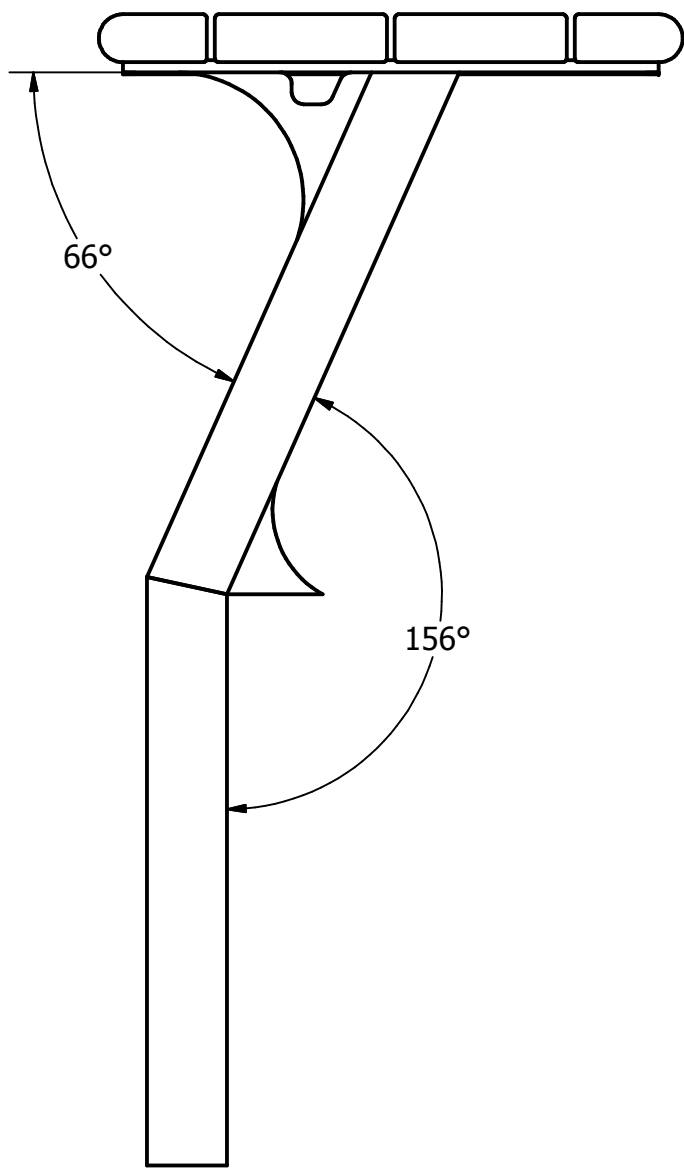

APPROXIMATE WEIGHT = 98 LBS

DRAWN	DRESENER	25/01/2009	Wishbone Industries	
CHECKED				
QA			TITLE	
MFG			BAYVIEW STRAIGHT BENCH DIRECT BURIAL	
APPROVED			SIZE	DWG NO
PROPRIETARY AND CONFIDENTIAL THE INFORMATION CONTAINED ON THIS DRAWING IS THE SOLE PROPERTY OF WISHBONE INDUSTRIES LTD. ANY REPRODUCTION IN PART OR WHOLE WITHOUT WRITTEN CONSENT OF WISHBONE INDUSTRIES LTD IS PROHIBITED.		TOLERANCES UNLESS OTHERWISE SPECIFIED FRACTIONAL +/- 1/32 TWO DECIMAL +/- .015 THREE DECIMAL +/- .005		REV
		SCALE	C	BVSB-5-DB
				SHEET 1 OF 1