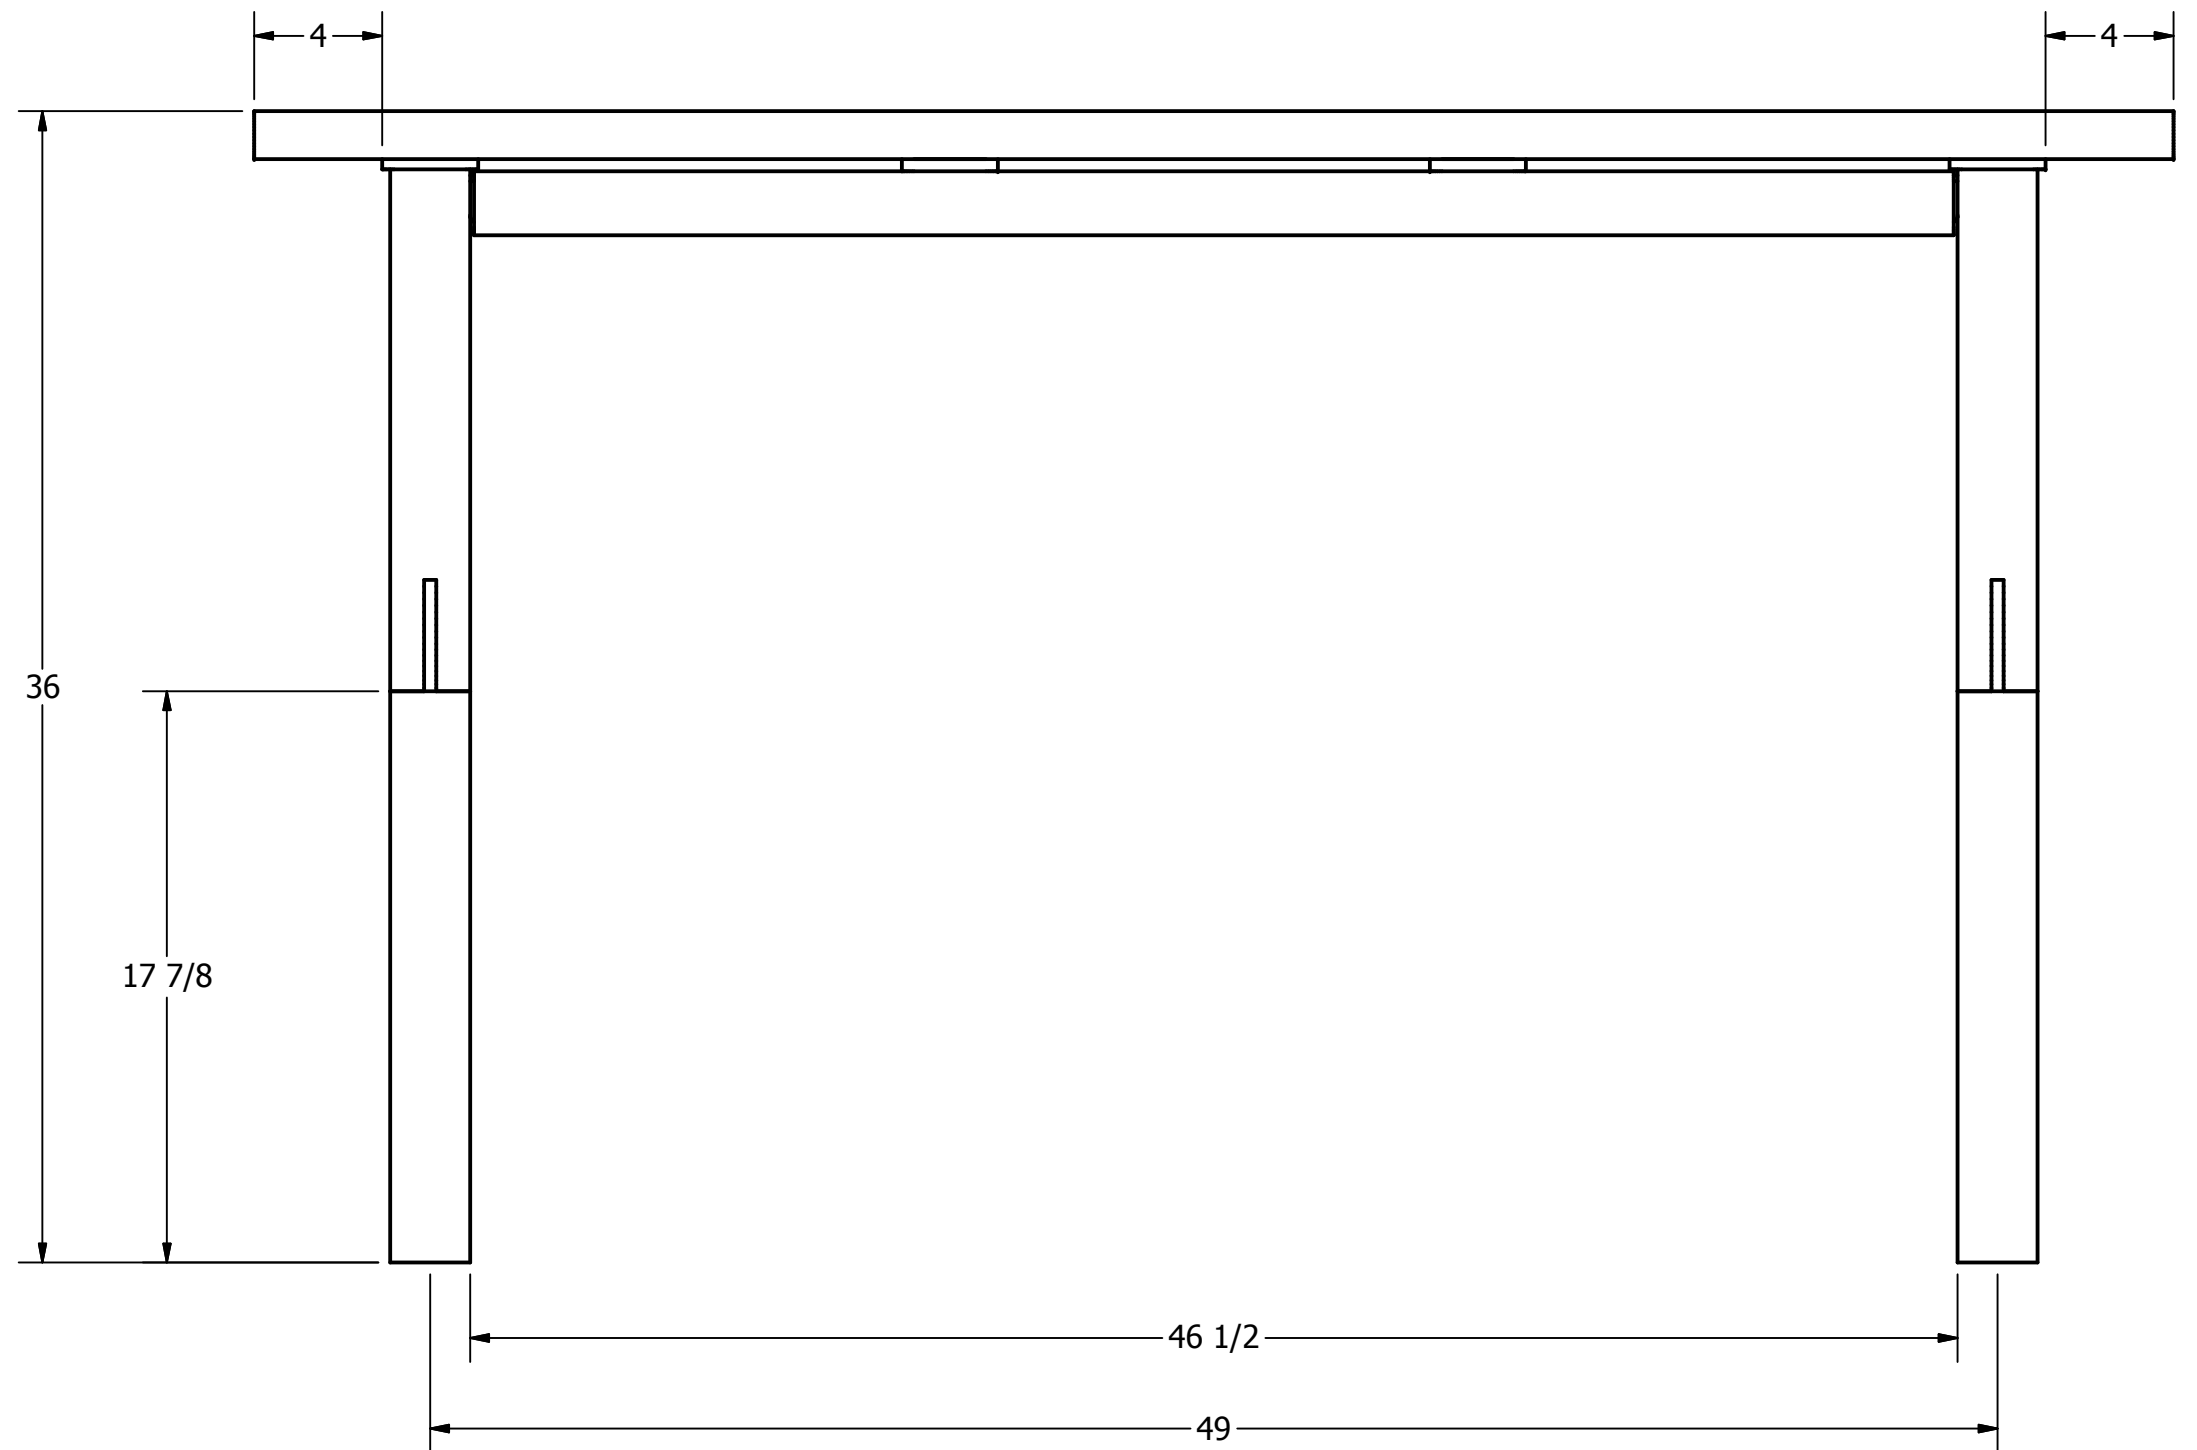

APPROXIMATE WEIGHT = 98 LBS

DRAWN	DRESENER	25/01/2009	Wishbone Industries	
CHECKED				
QA			TITLE	
MFG			BAYVIEW STRAIGHT BENCH DIRECT BURIAL	
APPROVED			SIZE	DWG NO
PROPRIETARY AND CONFIDENTIAL THE INFORMATION CONTAINED ON THIS DRAWING IS THE SOLE PROPERTY OF WISHBONE INDUSTRIES LTD. ANY REPRODUCTION IN PART OR WHOLE WITHOUT WRITTEN CONSENT OF WISHBONE INDUSTRIES LTD IS PROHIBITED.		TOLERANCES UNLESS OTHERWISE SPECIFIED FRACTIONAL +/- 1/32 TWO DECIMAL +/- .015 THREE DECIMAL +/- .005		REV
		SCALE	C	BVSB-5-DB
				SHEET 1 OF 1