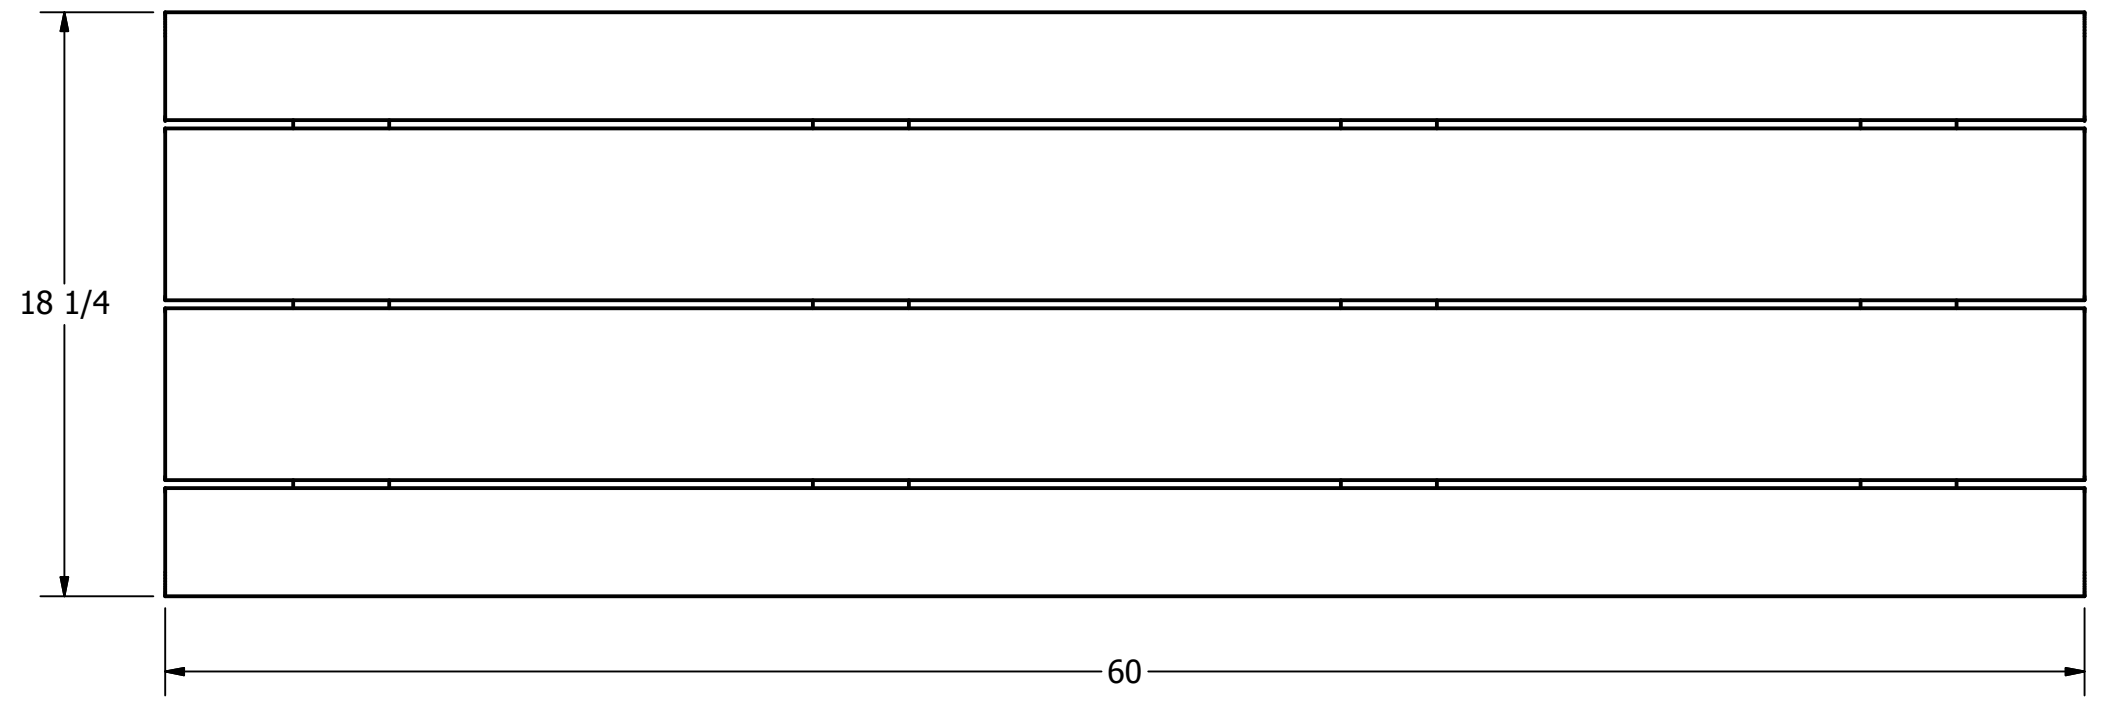

APPROXIMATE WEIGHT = 98 LBS

DRAWN	DRESENER	25/01/2009	Wishbone Industries	
CHECKED				
QA			TITLE	
MFG			BAYVIEW STRAIGHT BENCH DIRECT BURIAL	
APPROVED			SIZE	DWG NO
PROPRIETARY AND CONFIDENTIAL THE INFORMATION CONTAINED ON THIS DRAWING IS THE SOLE PROPERTY OF WISHBONE INDUSTRIES LTD. ANY REPRODUCTION IN PART OR WHOLE WITHOUT WRITTEN CONSENT OF WISHBONE INDUSTRIES LTD IS PROHIBITED.		TOLERANCES UNLESS OTHERWISE SPECIFIED FRACTIONAL +/- 1/32 TWO DECIMAL +/- .015 THREE DECIMAL +/- .005		REV
		SCALE	C	BVSB-5-DB
				SHEET 1 OF 1