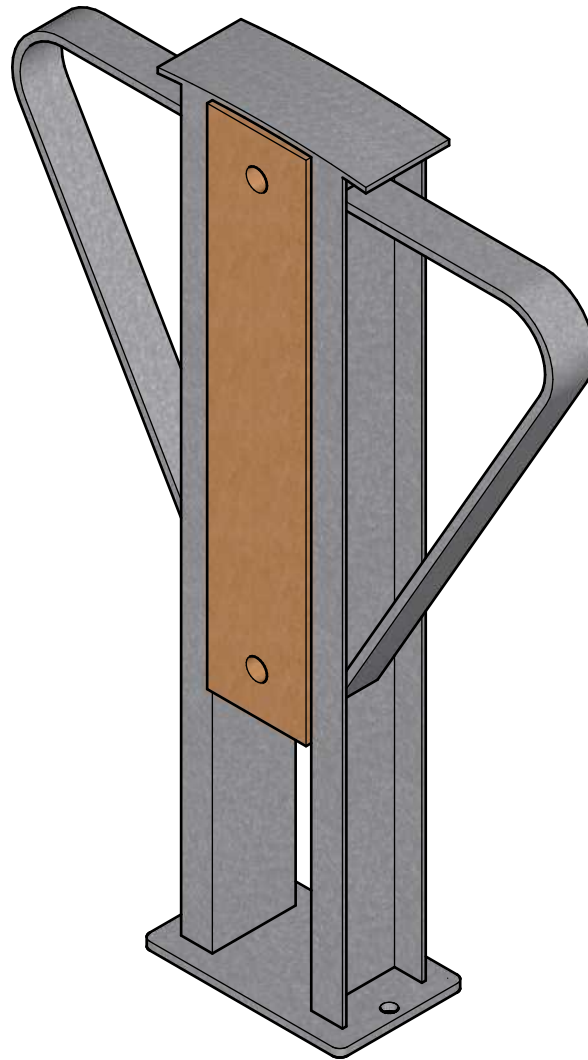

Wishbone
site furnishings

WISHBONE SITE FURNISHINGS

210-27090 GLOUCESTER WAY LANGLEY, BC

DWG. TITLE: BESELT BIKE RACK

REVISION: 22/09/20 R:00

MATERIAL:
ALUMINUM

DWG. NO.
DWSBN22092000

DRAWN BY:
GARY PARMAR

PATTERN NO.
N/A

MODEL NO.
BBRP-37

SCALE:
1:16

SHEET:
1 OF 2

DATE:
22 SEP 20

| | | | | |
|--|--|---------------------------------|-------------------------|---------------------------|
|  | WISHBONE SITE FURNISHINGS 210-27090 GLOUCESTER WAY LANGLEY, BC | | | |
| | DWG. TITLE: BESELT BIKE RACK REVISION: 22/09/20 R:00 | | | |
| MATERIAL: ALUMINUM | DWG. NO. DWSBN22092000 | DRAWN BY: GARY PARMAR | | |
| PATTERN NO. N/A | MODEL NO. BBRP-37 | SCALE: AS SHOWN | SHEET: 2 OF 2 | DATE: 22 SEP 20 |