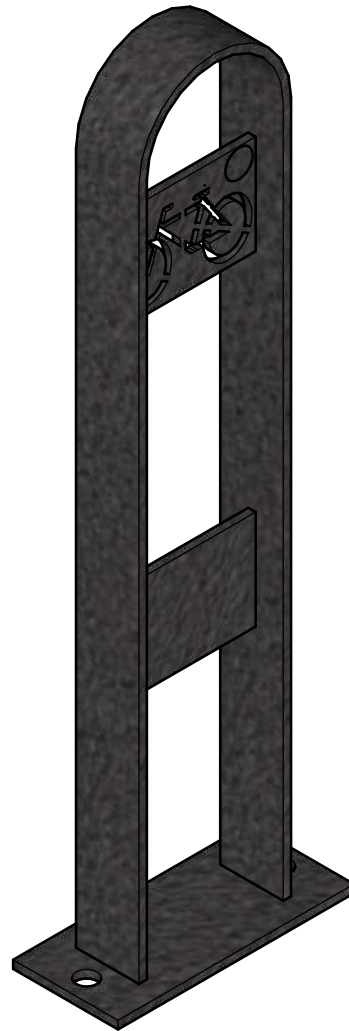


	WISHBONE SITE FURNISHINGS 210-27090 GLOUCESTER WAY LANGLEY, BC			
	DWG. TITLE: KOBLE 2 SPACE BIKE RACK REVISION: 13/04/21 R:00			
MATERIAL: ALUMINUM	DWG. NO. DWSGSP13042100	DRAWN BY: GARY PARMAR		
PATTERN NO. N/A	MODEL NO. KBR-37	SCALE: 1:12	SHEET: 1 OF 2	DATE: 13 APR 21

WISHBONE SITE FURNISHINGS

210-27090 GLOUCESTER WAY LANGLEY, BC

DWG. TITLE: KOBLE 2 SPACE BIKE RACK

REVISION: 13/04/21 R:00

MATERIAL:
ALUMINUM

DWG. NO.
DWSGSP13042100

DRAWN BY:
GARY PARMAR

PATTERN NO.
N/A

MODEL NO.
KBR-37

SCALE:
AS SHOWN

SHEET:
2 OF 2

DATE:
13 APR 21