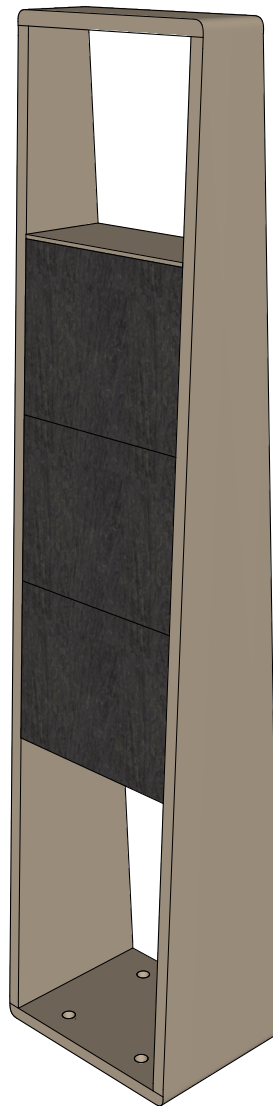

Wishbone
site furnishings

WISHBONE SITE FURNISHINGS LTD

210-27090 GLOUCESTER WAY LANGLEY, BC

DWG. TITLE: West Coast Bike Rack

REVISION: 29/05/19 R:00

MATERIAL:
ALUMINUM

DWG. NO.
DWSBBRL29051900

DRAWN BY:
JAMES NEDEN

PATTERN NO.
N/A

MODEL NO.
WCBR - 36

SCALE:
1:16

SHEET:
1 OF 2

DATE:
29 MAY 19

 site furnishings

WISHBONE SITE FURNISHINGS LTD

210-27090 GLOUCESTER WAY LANGLEY, BC

DWG. TITLE: West Coast Bike Rack

REVISION: 29/05/19 R:00

MATERIAL:
ALUMINUM

DWG. NO.
DWSBBRL29051900

DRAWN BY:
JAMES NEDEN

PATTERN NO.
N/A

MODEL NO.
WCBR - 36

SCALE:
AS SHOWN