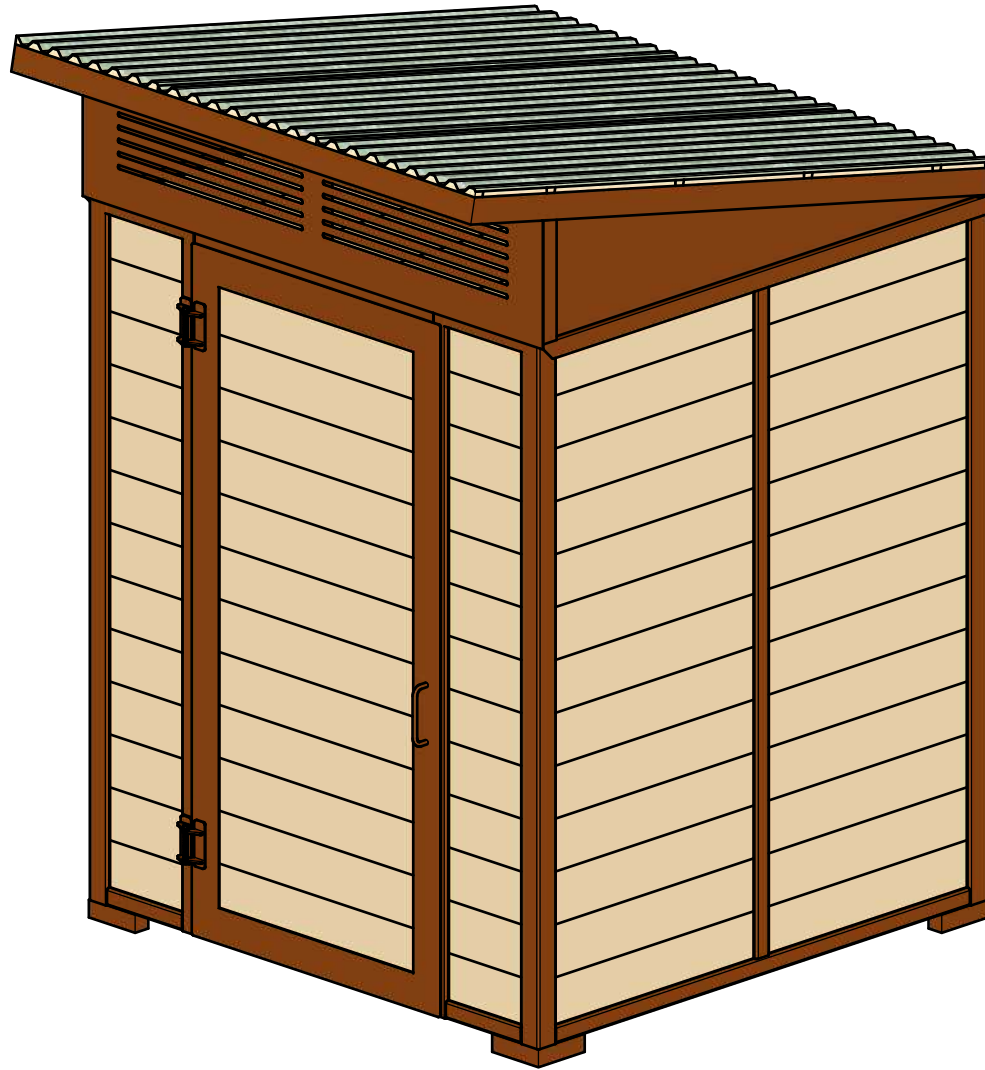


	<b>WISHBONE SITE FURNISHINGS</b> 210-27090 GLOUCESTER WAY LANGLEY, BC			
	<b>DWG. TITLE:</b> FOREST SERIES JUMBO OUTHOUSE BUILDING <b>REVISION:</b> 07/01/21 R:01			
<b>MATERIAL:</b> ALUMINUM	<b>DWG. NO.</b> DWSBOH07012101		<b>DRAWN BY:</b> GARY PARMAR	
<b>PATTERN NO.</b> N/A	<b>MODEL NO.</b> FSTB-1-J	<b>SCALE:</b> 1:48	<b>SHEET:</b> 1 OF 2	<b>DATE:</b> 07 JAN 21

**WISHBONE SITE FURNISHINGS**

210-27090 GLOUCESTER WAY LANGLEY, BC

**DWG. TITLE:** FOREST SERIES JUMBO OUTHOUSE BUILDING

**REVISION:** 07/01/21 R:01

**MATERIAL:**  
ALUMINUM

**DWG. NO.**  
DWSBOH07012101

**DRAWN BY:**  
GARY PARMAR

**PATTERN NO.**  
N/A

**MODEL NO.**  
FSTB-1-J

**SCALE:**  
AS SHOWN

**SHEET:**  
2 OF 2

**DATE:**  
07 JAN 21