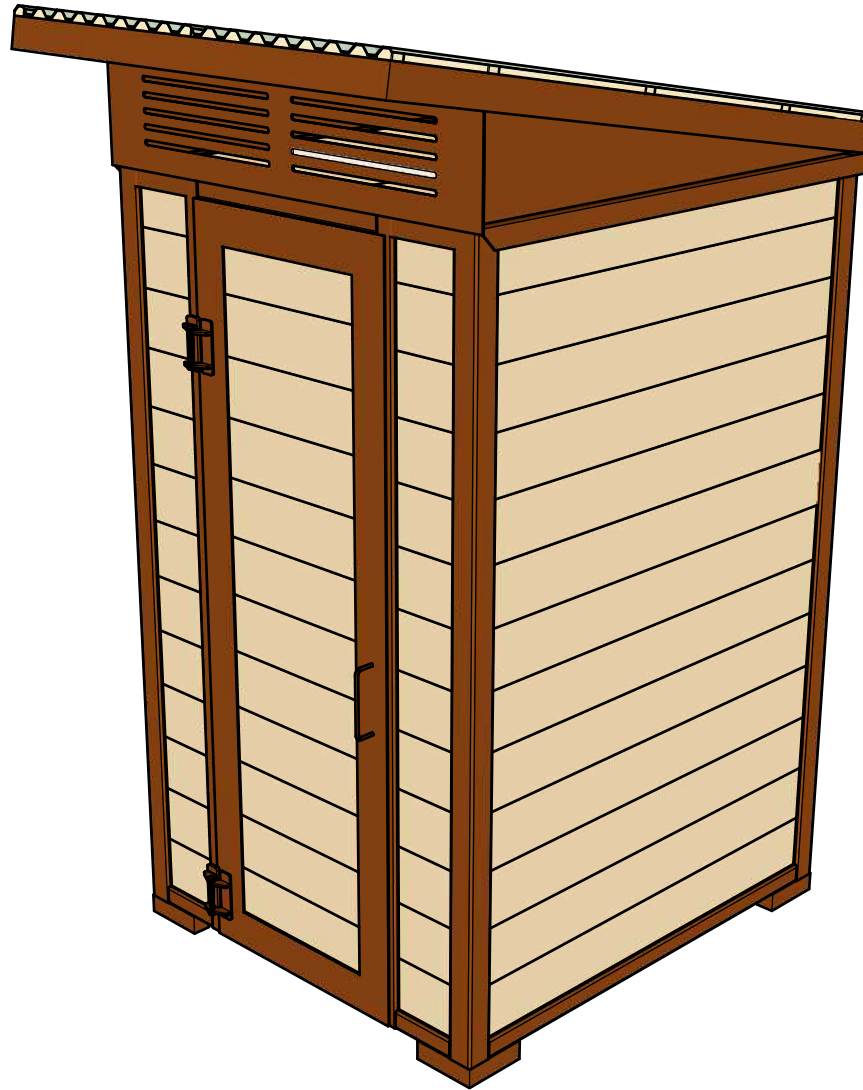

	WISHBONE SITE FURNISHINGS LTD 210-27090 GLOUCESTER WAY LANGLEY, BC			
	DWG. TITLE: FOREST SERIES OUTHOUSE BUILDING REVISION: 23/11/18 R:00			
MATERIAL: ALUMINUM	DWG. NO. DWSBOH23111800	DRAWN BY: JAMES NEDEN		
PATTERN NO. N/A	MODEL NO. FSTB-1	SCALE: 1:48	SHEET: 1 OF 2	DATE: 23 NOV 18