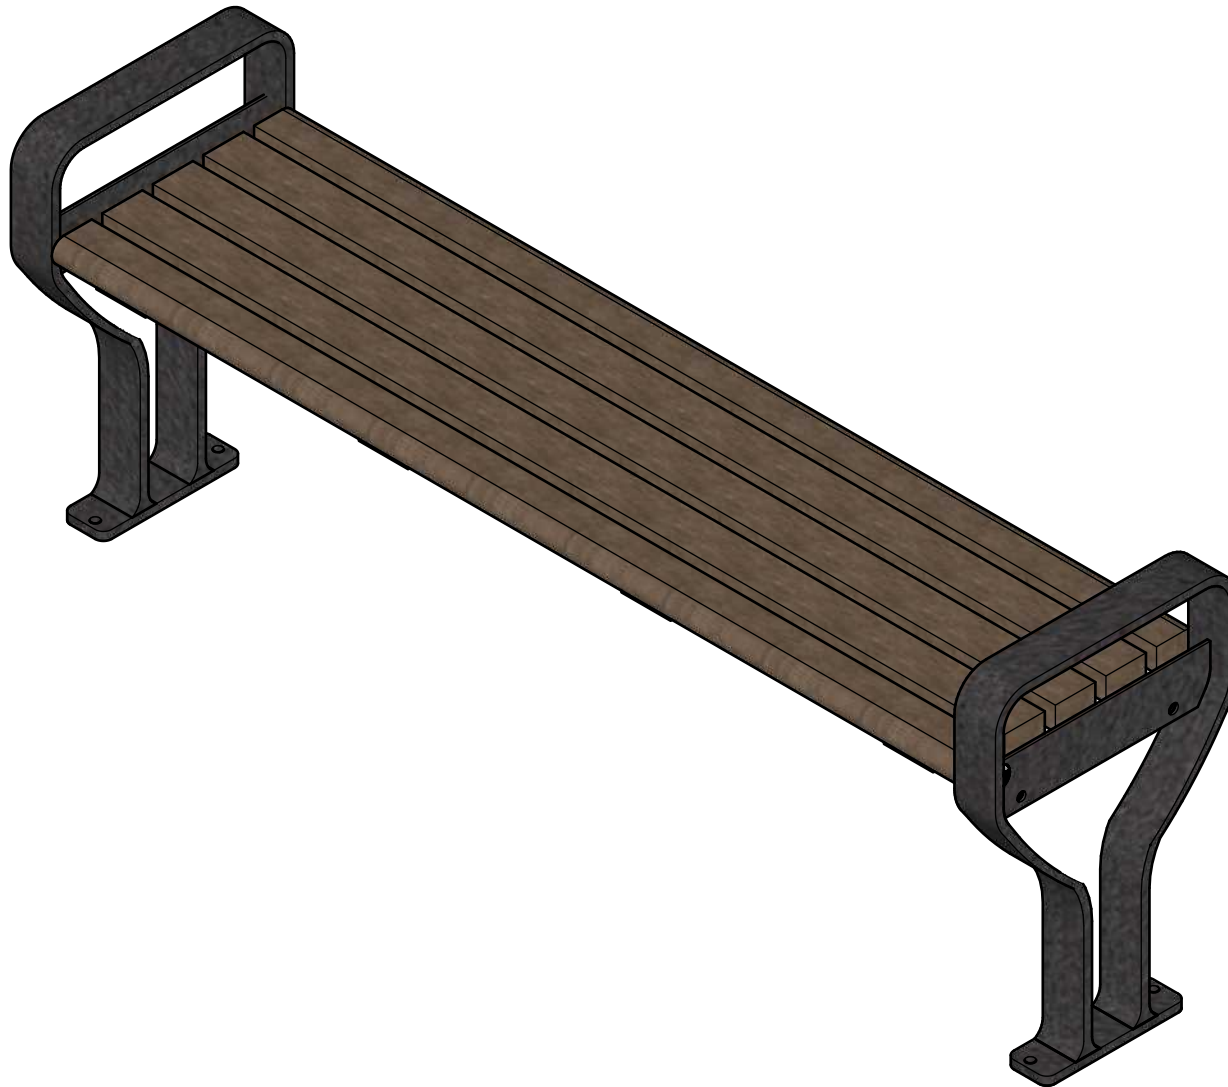

Wishbone
site furnishings

WISHBONE SITE FURNISHINGS

210-27090 GLOUCESTER WAY LANGLEY, BC

DWG. TITLE: KOBLE BACKLESS BENCH 5FT

REVISION: 01/03/21 R:03

MATERIAL:
ALUMINUM

DWG. NO.
DWSBC01032100

DRAWN BY:
GARY PARMAR

PATTERN NO.
N/A

MODEL NO.
KSB-5

SCALE:
1:16

SHEET:
1 OF 2

DATE:
01 MAR 21

WISHBONE SITE FURNISHINGS
210-27090 GLOUCESTER WAY LANGLEY, BC

DWG. TITLE: KOBLE BACKLESS BENCH 5FT
REVISION: 01/03/21 R:03

MATERIAL:
ALUMINUM

DWG. NO.
DWSBC01032100

DRAWN BY:
GARY PARMAR

PATTERN NO.
N/A

MODEL NO.
KSB-5

SCALE:
AS SHOWN

SHEET:
2 OF 2

DATE:
01 MAR 21