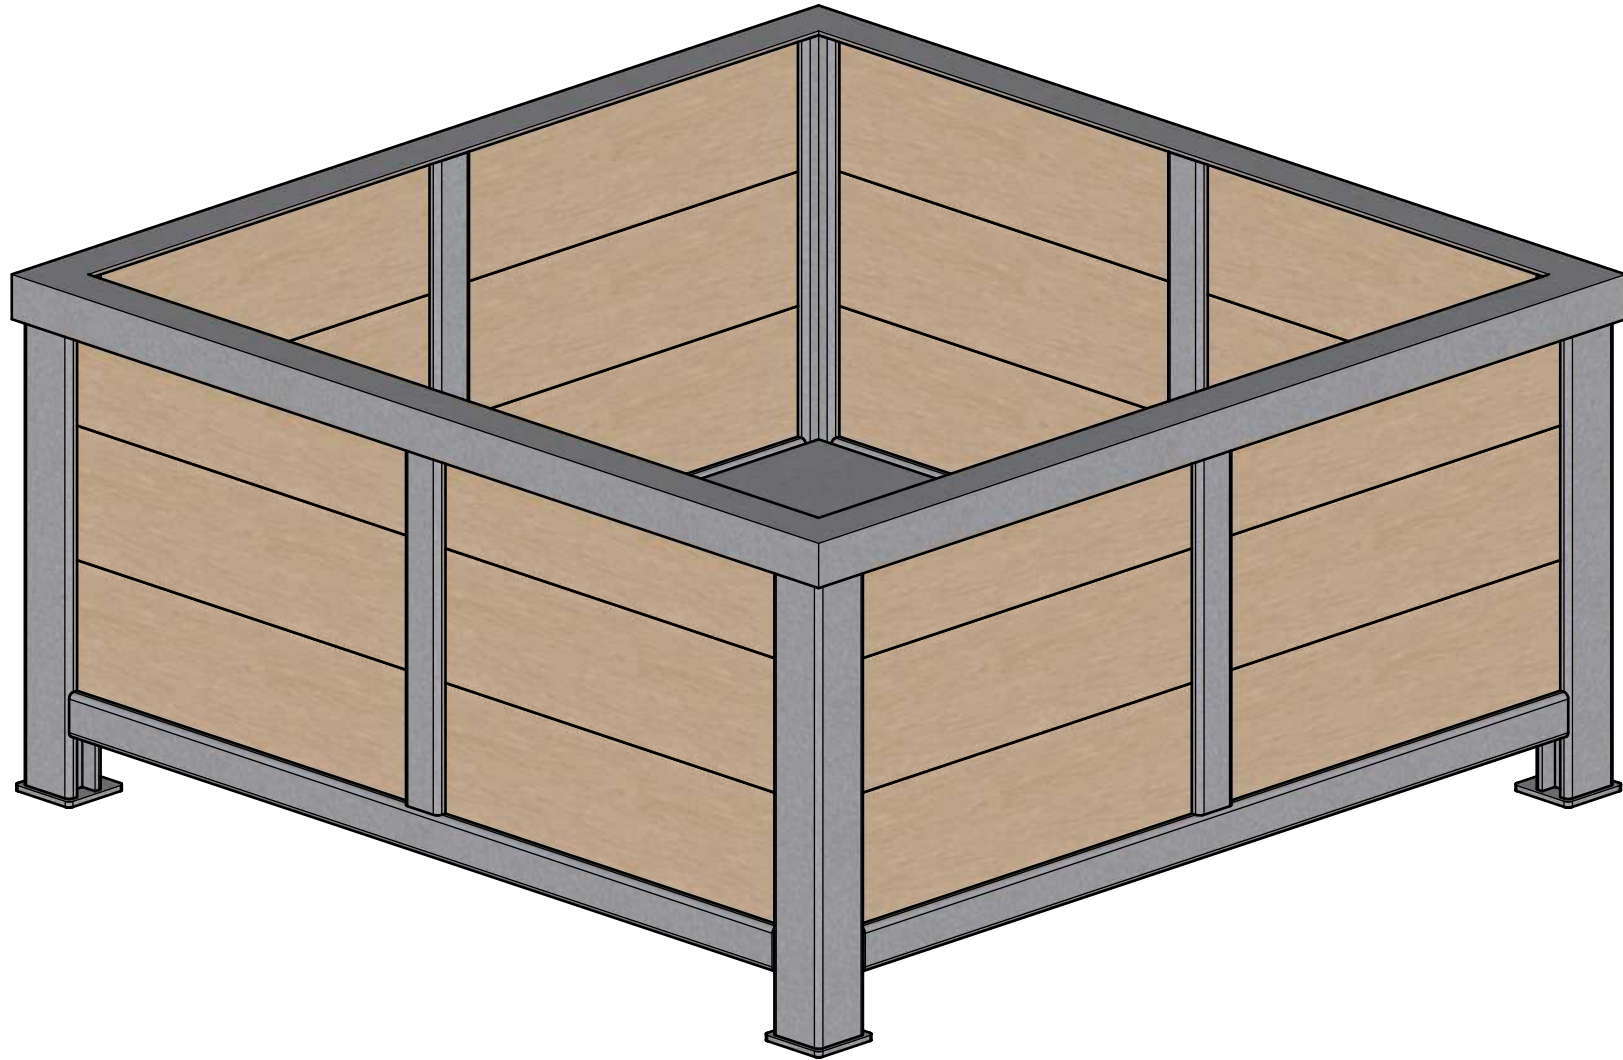

Wishbone
site furnishings

WISHBONE SITE FURNISHINGS LTD
210-27090 GLOUCESTER WAY LANGLEY, BC

DWG. TITLE: RUTHERFORD PLANTER 4' x4 '
REVISION: 20/12/21 R:00

MATERIAL:
ALUMINUM

DWG. NO.
DWSBPL20122100

DRAWN BY:
GARY PARMAR

PATTERN NO.
N/A

MODEL NO.
RPL-44

SCALE:
1:16

SHEET:
1 OF 2

DATE:
20 DEC 21

WISHBONE SITE FURNISHINGS LTD
 210-27090 GLOUCESTER WAY LANGLEY, BC

DWG. TITLE: RUTHERFORD PLANTER 4' x4 '
REVISION: 20/12/21 R:00

MATERIAL:
 ALUMINUM

DWG. NO.
 DWSBPL20122100

DRAWN BY:
 GARY PARMAR

PATTERN NO.
 N/A

MODEL NO.
 RPL-44

SCALE:
 AS SHOWN

SHEET:
 2 OF 2

DATE:
 20 DEC 21