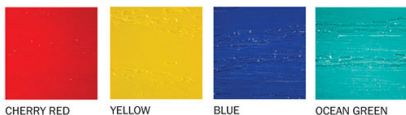

AVAILABLE RECYCLED PLASTIC LUMBER COLOURS

COLOURS

PRODUCT DIMENSIONS

Height	31 inches / 787mm
Depth	23 inches / 584mm
Length	72 inches / 1829mm
Seat Height	17.5 inches / 445mm
Seat Depth	17 inches / 432mm
Weight	126 lbs / 57 kg

RECYCLED CONTENT

75% RECYCLED CONTENT BY WEIGHT
100% RECYCLABLE

100% Canadian Made

Wishbone Ltd. provides an extended 10 year limited warranty from the date of invoice.

Visit us online at www.Wishboneltd.com

Wishbone Site Furnishings | #210-27090 Gloucester Way | Langley, BC CANADA V4W 3Y5
1.866.626.0476 sales@wishboneltd.com