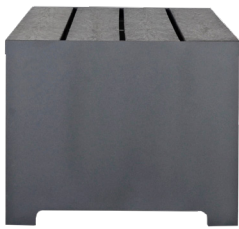

HUTCH PARK BENCH

Model Number : HB-5 (5 ft Shown), HB-6 (6 ft), HB-10 (10 ft), HB-12 (12 ft)

DESIGNER NOTES

This bench design was developed following a request from landscape architect looking for a bench that had a thick and robust look. Initially the only way to achieve this was to use 4x6 material. Unfortunately the problem with this option was that the 4x6 material is really expensive making it a tough sell. Over time and in true Wishbone fashion we came up with a solution to reduce the cost while maintaining the look. Why not combine 2 materials on the leading edge?

Introducing the new and improved Hutch Bench. It still has the thick robust profile, but now its 36% lighter, 27% less expensive than previous versions making it very affordable and has an added bonus of having the ability to do custom branding of graphics or logos on the leg ends.

AVAILABLE RECYCLED PLASTIC LUMBER COLOURS

Black Green Harbour Grey Light Grey Redwood Sand Walnut

100% Canadian Made

Wishbone Ltd. provides an extended 10 year limited warranty from the date of invoice.

Visit us online at www.Wishboneltd.com

Colours Available: Black, Green, Harbour Grey, Light Grey, Redwood, Sand, Walnut

10 YEAR LIMITED WARRANTY

Durable Powder Coated Aluminum Frame

Standard colours: Black Super Texture, Bostwick Textured Brown, Cardinal Textured Black, Cardinal Textured Grey, Cold Textured Brown, Lakeside Textured Sand, Oil Rub Textured Bronze, Pewter, Bengal Textured Silver