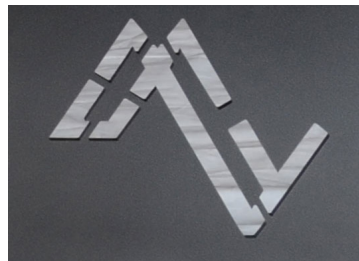

HUTCH PARK BENCH

Model Number : HB-5 (5 ft Shown), HB-6 (6 ft), HB-10 (10 ft), HB-12 (12 ft)

DESIGNER NOTES

This bench design was developed following a request from landscape architect looking for a bench that had a thick and robust look. Initially the only way to achieve this was to use 4x6 material. Unfortunately the problem with this option was that the 4x6 material is really expensive making it a tough sell. Over time and in true Wishbone fashion we came up with a solution to reduce the cost while maintaining the look. Why not combine 2 materials on the leading edge?